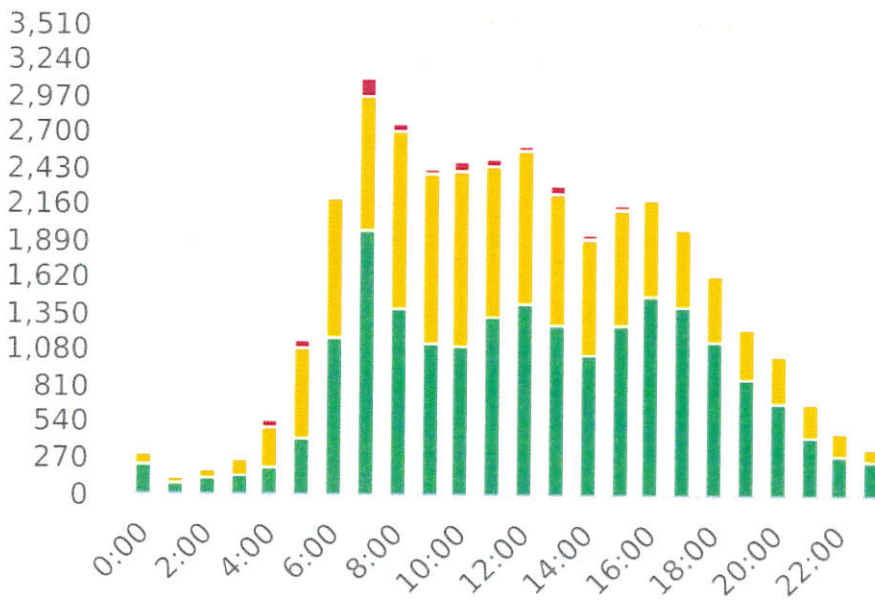

Generated by Peter Fulton from Windham Police Department on Dec 25, 2019 at 3:46:20 PM

Time of Day: 0:00 to 23:59  
 Dates: 12/10/2019 to 12/16/2019

Site: Roosevelt

## Overall Summary

Total Days of Data: 7  
 Speed Limit: 45  
 Average Speed: 38.98  
 50th Percentile Speed: 43.39  
 85th Percentile Speed: 49.68  
 Pace Speed Range: 40-50

Minimum Speed: 5  
 Maximum Speed: 72  
 Display Status: Display Off  
 Average Volume per Day: 5291.4  
 Total Volume: 37040