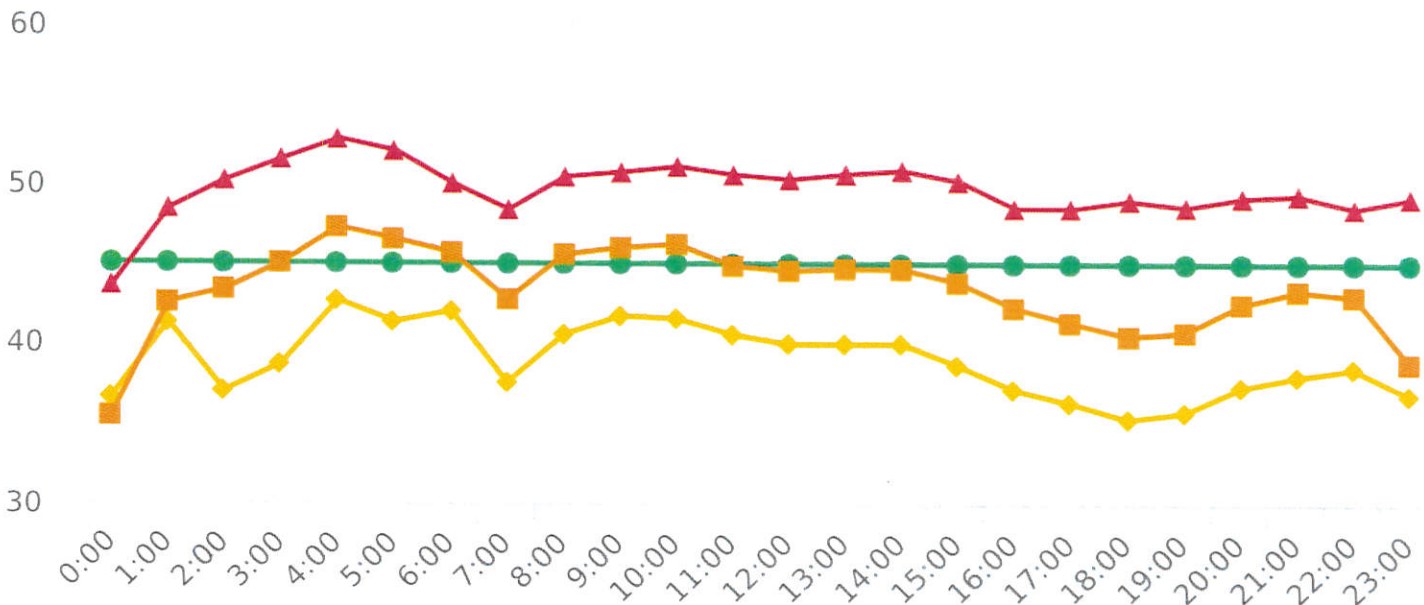

■ Violators
■ Inside Threshold
■ Compliant
■ Vehicles Slowed
■ Other