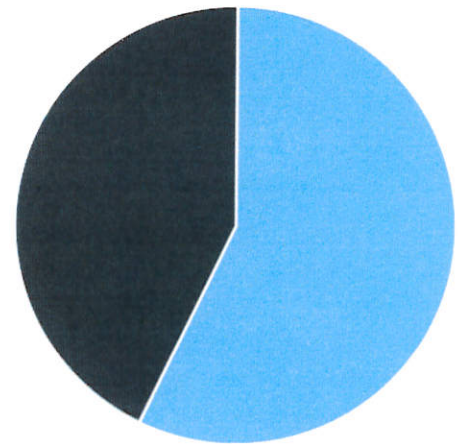

Generated by Peter Fulton from Windham Police Department on Dec 25, 2019 at 3:46:20 PM

Time of Day: 0:00 to 23:59  
 Dates: 12/10/2019 to 12/16/2019

Site: Roosevelt

## Overall Summary

Total Days of Data: 7  
 Speed Limit: 45  
 Average Speed: 38.98  
 50th Percentile Speed: 43.39  
 85th Percentile Speed: 49.68  
 Pace Speed Range: 40-50

Minimum Speed: 5  
 Maximum Speed: 72  
 Display Status: Display Off  
 Average Volume per Day: 5291.4  
 Total Volume: 37040