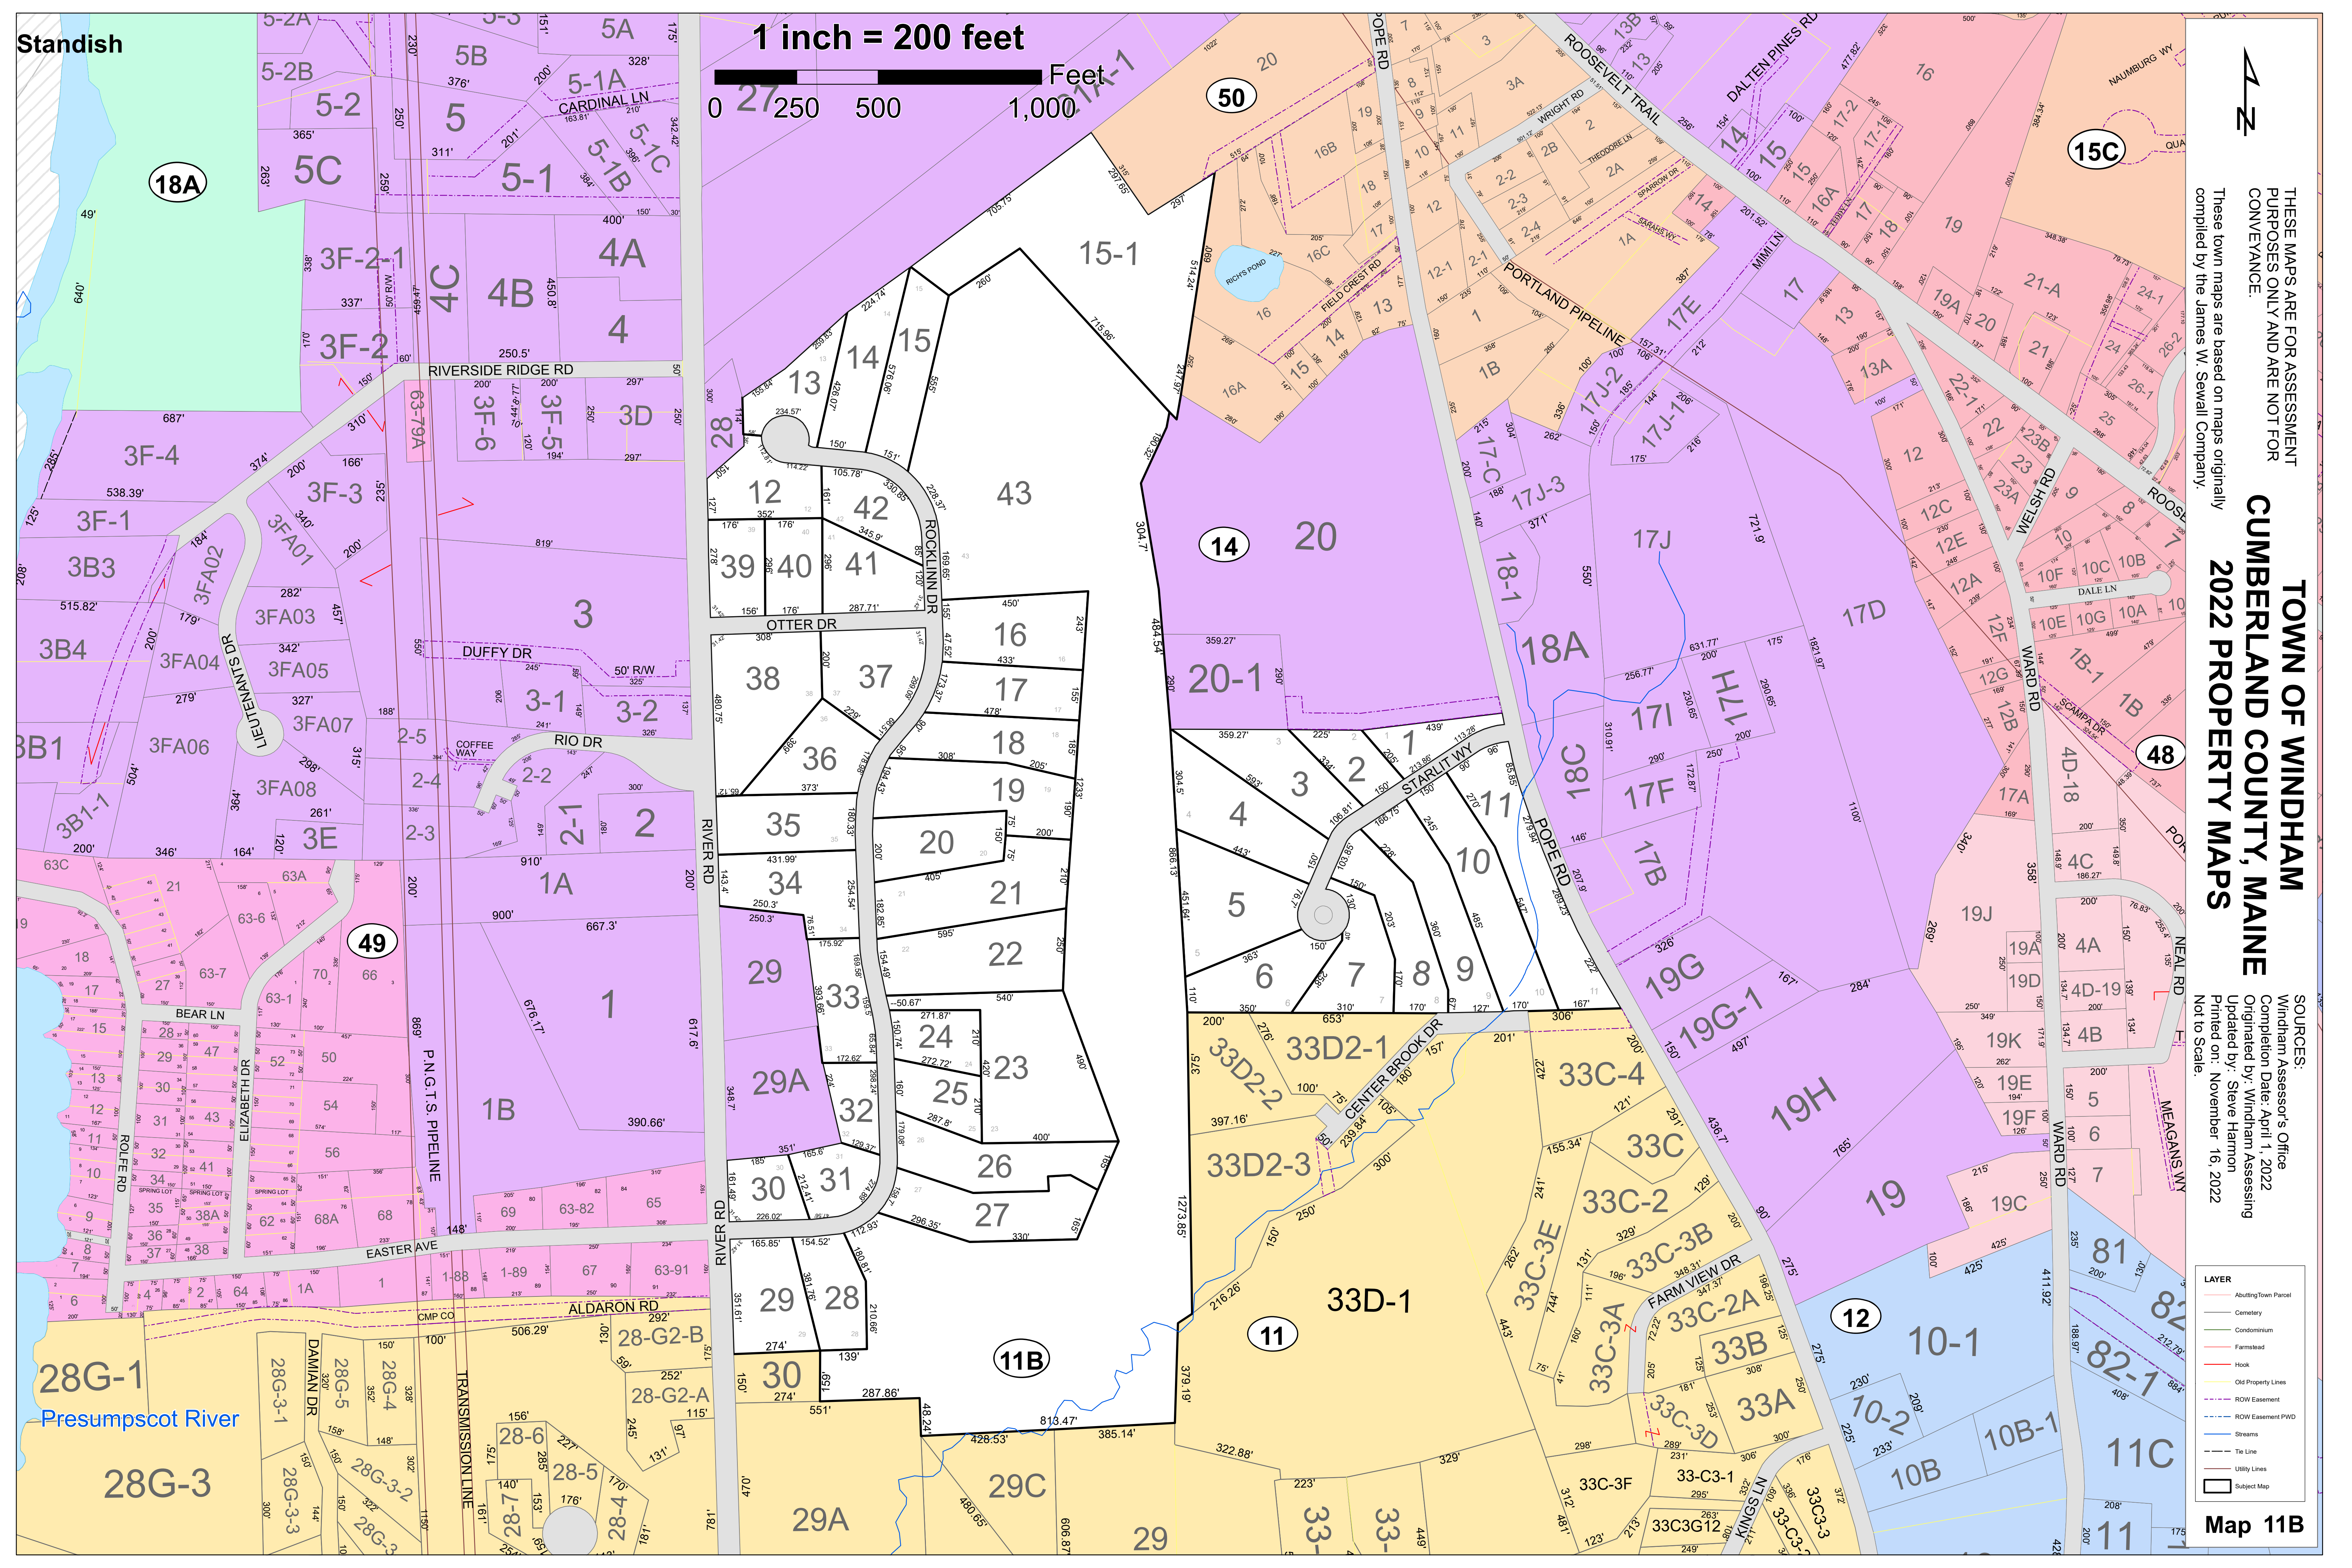

THESE MAPS ARE FOR ASSESSMENT PURPOSES ONLY AND ARE NOT FOR CONVEYANCE.  
These town maps are based on maps originally compiled by the James W. Sewall Company.

- LAYER
- Abutting Town Parcel
  - Cemetery
  - Condominium
  - Farmslead
  - Hook
  - Old Property Lines
  - ROW Easement
  - ROW Easement PWD
  - Streams
  - Tie Line
  - Utility Lines
  - Subject Map

Map 11B

Standish

18A

15C

50

48

49

14

11

11B

12

Presumpscot River

28G-3