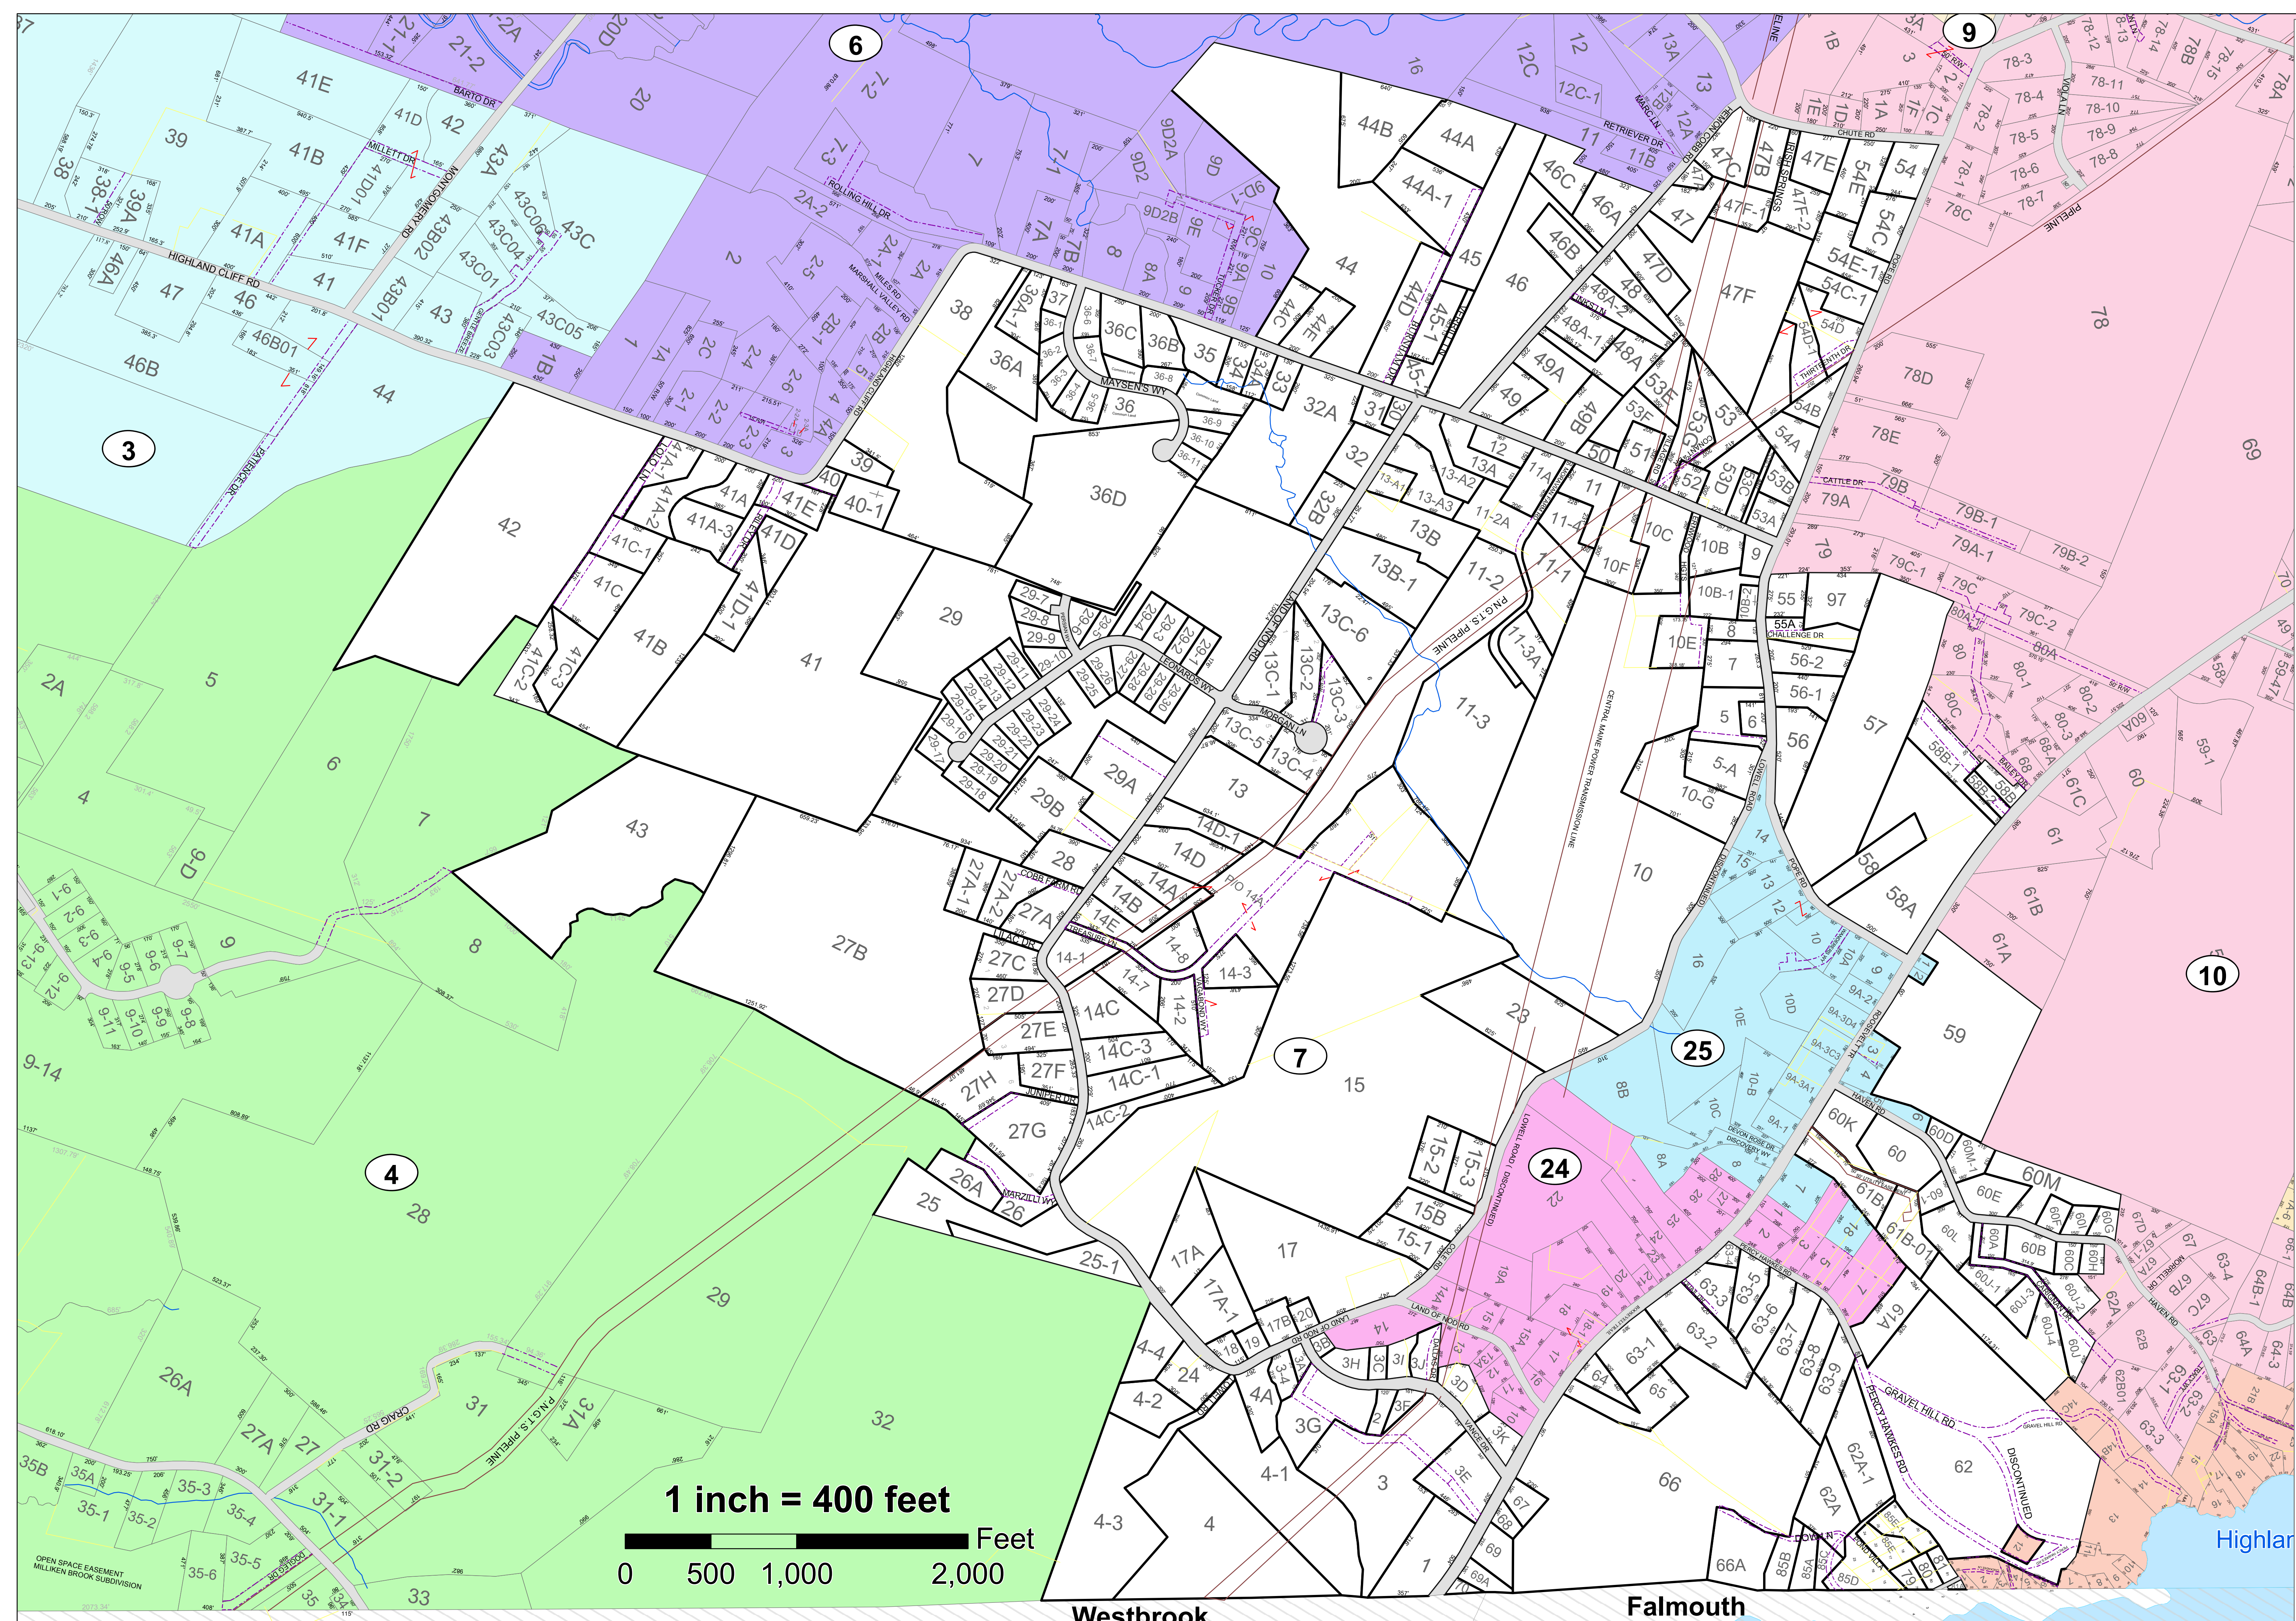

THESE MAPS ARE FOR ASSESSMENT PURPOSES ONLY AND ARE NOT FOR CONVEYANCE.  
These town maps are based on maps originally compiled by the James W. Sewall Company.

# TOWN OF WINDHAM CUMBERLAND COUNTY, MAINE 2022 PROPERTY MAPS

SOURCES:  
Windham Assessor's Office  
Completion Date: April 1, 2022  
Originated by: Windham Assessing  
Updated by: Steve Harmon  
Printed on: November 16, 2022  
Not to Scale.

- LAYER**
- Abutting Town Parcel
  - Cemetery
  - Condominium
  - Farms/land
  - Hook
  - Old Property Lines
  - ROW Easement
  - ROW Easement PWD
  - Streams
  - Tie Line
  - Utility Lines
  - Subject Map

**1 inch = 400 feet**  
0 500 1,000 2,000 Feet

Westbrook

Falmouth

Highland