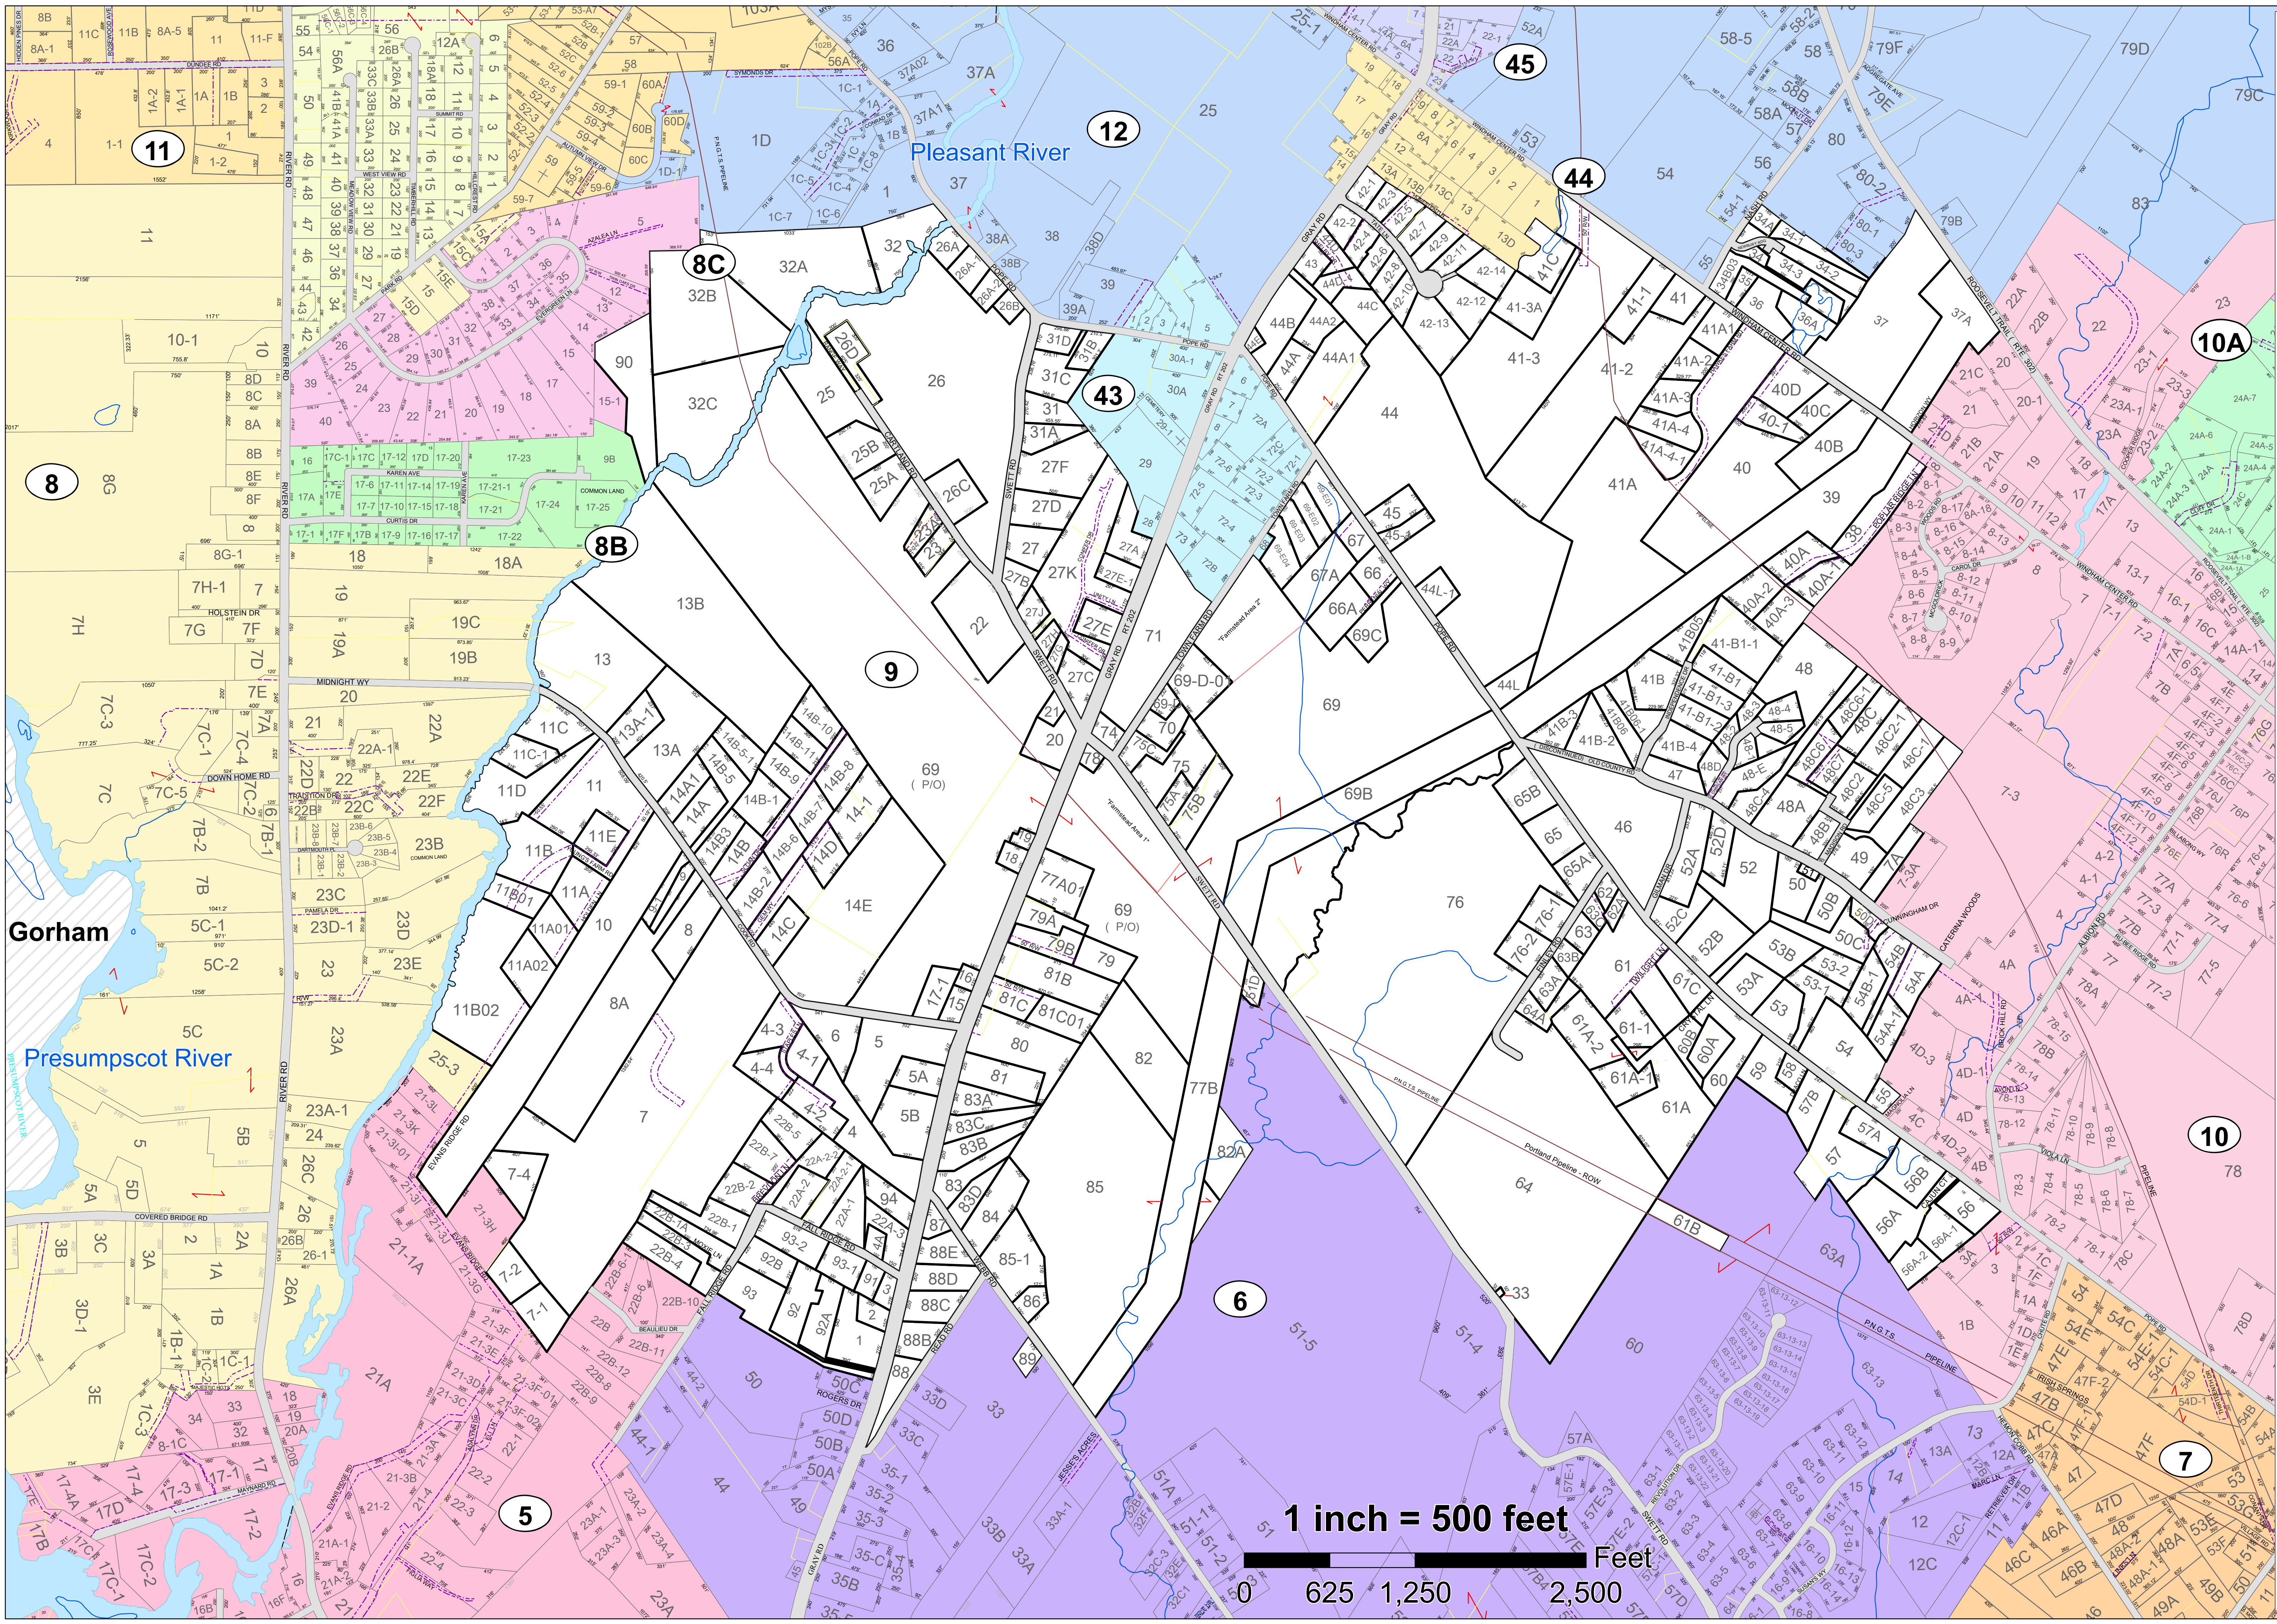

THESE MAPS ARE FOR ASSESSMENT PURPOSES ONLY AND ARE NOT FOR CONVEYANCE.  
These town maps are based on maps originally compiled by the James W. Sewall Company.

LAYER	
	Abutting Town Parcel
	Cemetery
	Condominium
	Farms/land
	Hook
	Old Property Lines
	ROW Easement
	ROW Easement PWD
	Streams
	Tie Line
	Utility Lines
	Subject Map

Map 9

Gorham

Presumpscot River

Pleasant River