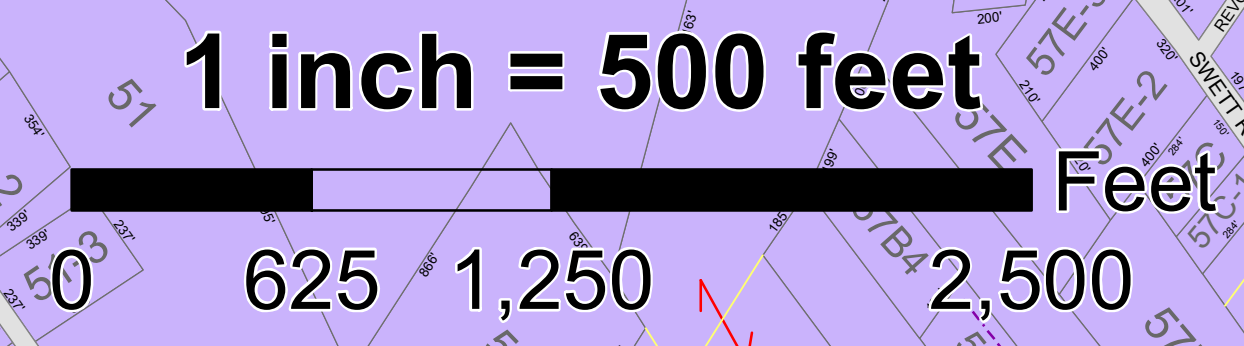

LAYER	
	Abutting Town Parcel
	Cemetery
	Condominium
	Farms/land
	Hook
	Old Property Lines
	ROW Easement
	ROW Easement PWD
	Streams
	Tie Line
	Utility Lines
	Subject Map

Map 9

Gorham

Presumpscot River

Pleasant River