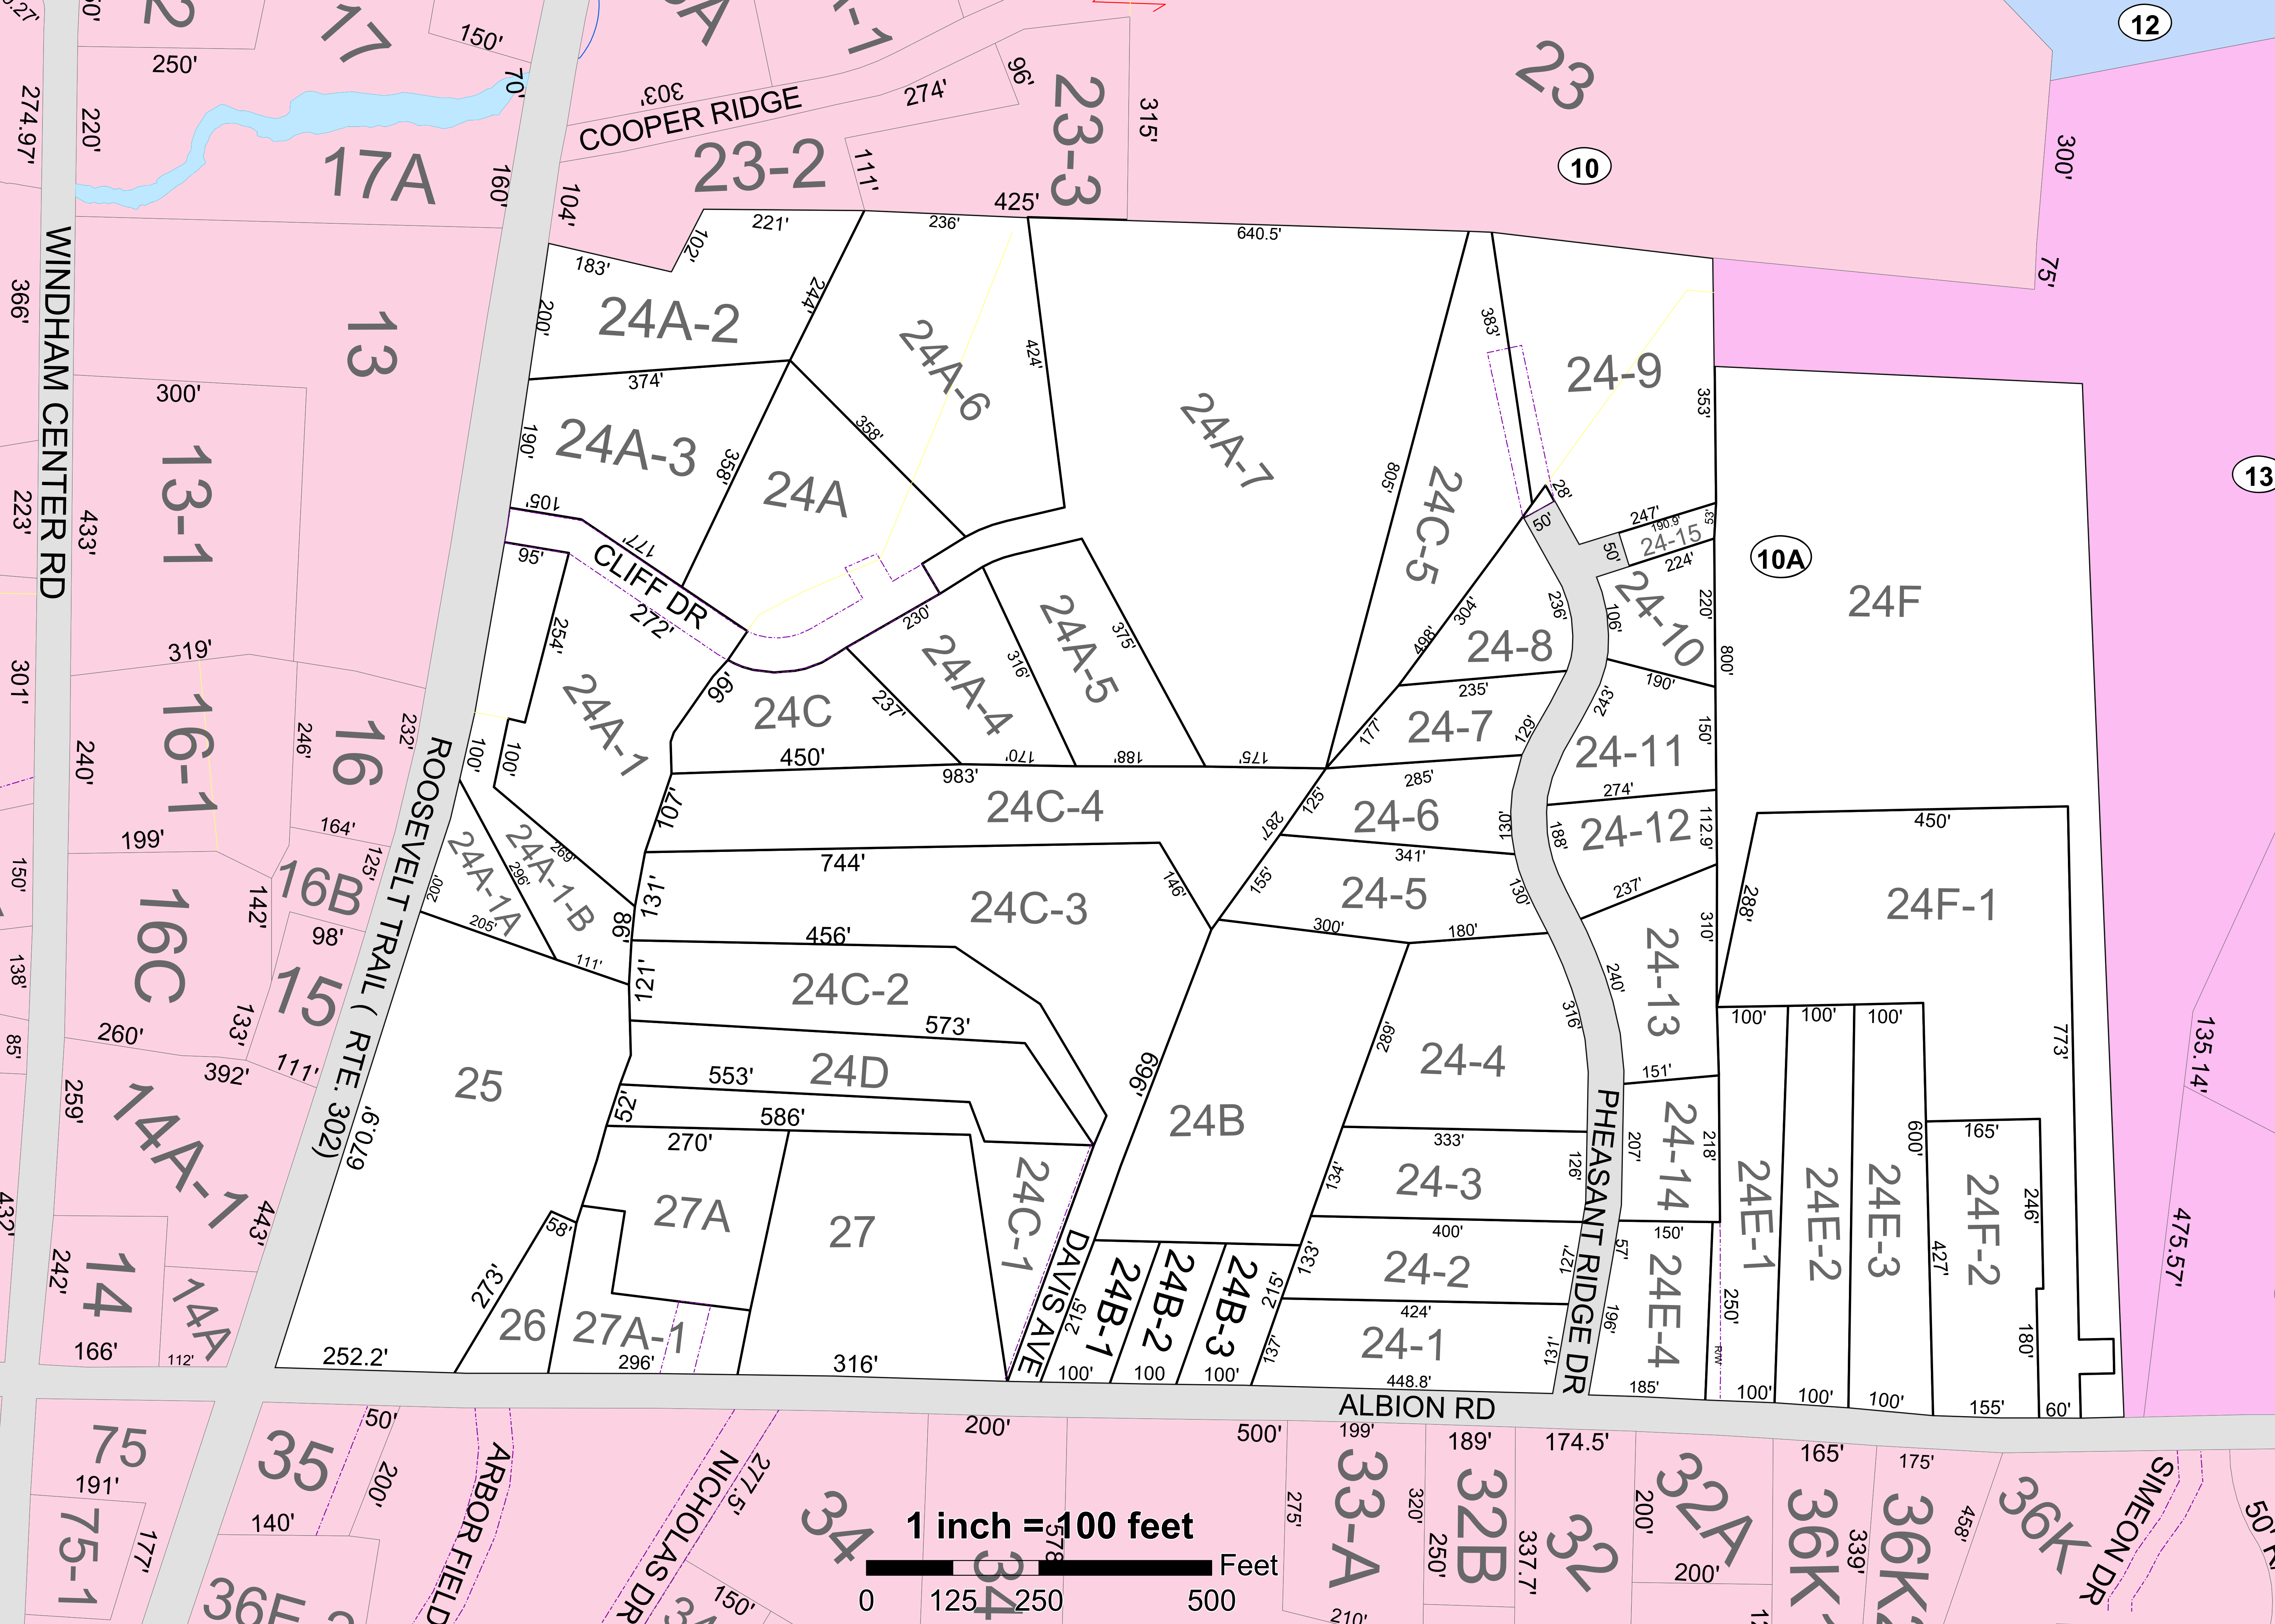

THESE MAPS ARE FOR ASSESSMENT PURPOSES ONLY AND ARE NOT FOR CONVEYANCE.
 These town maps are based on maps originally compiled by the James W. Sewall Company.

**TOWN OF WINDHAM
 CUMBERLAND COUNTY, MAINE
 2022 PROPERTY MAPS**

SOURCES:
 Windham Assessor's Office
 Completion Date: April 1, 2022
 Originated by: Windham Assessing
 Updated by: Steve Harmon
 Printed on: November 16, 2022
 Not to Scale.

LAYER	
	Abutting Town Parcel
	Cemetery
	Condominium
	Farms/land
	Hook
	Old Property Lines
	ROW Easement
	ROW Easement PWD
	Streams
	Tie Line
	Utility Lines
	Subject Map

Map 10A

WINDHAM CENTER RD

ROOSEVELT TRAIL (RTE. 302)

PHEASANT RIDGE DR

ALBION RD

DAVIS AVE

ARBOR FIELD

NICHOLAS DR

SIMEON DR

50' R/W