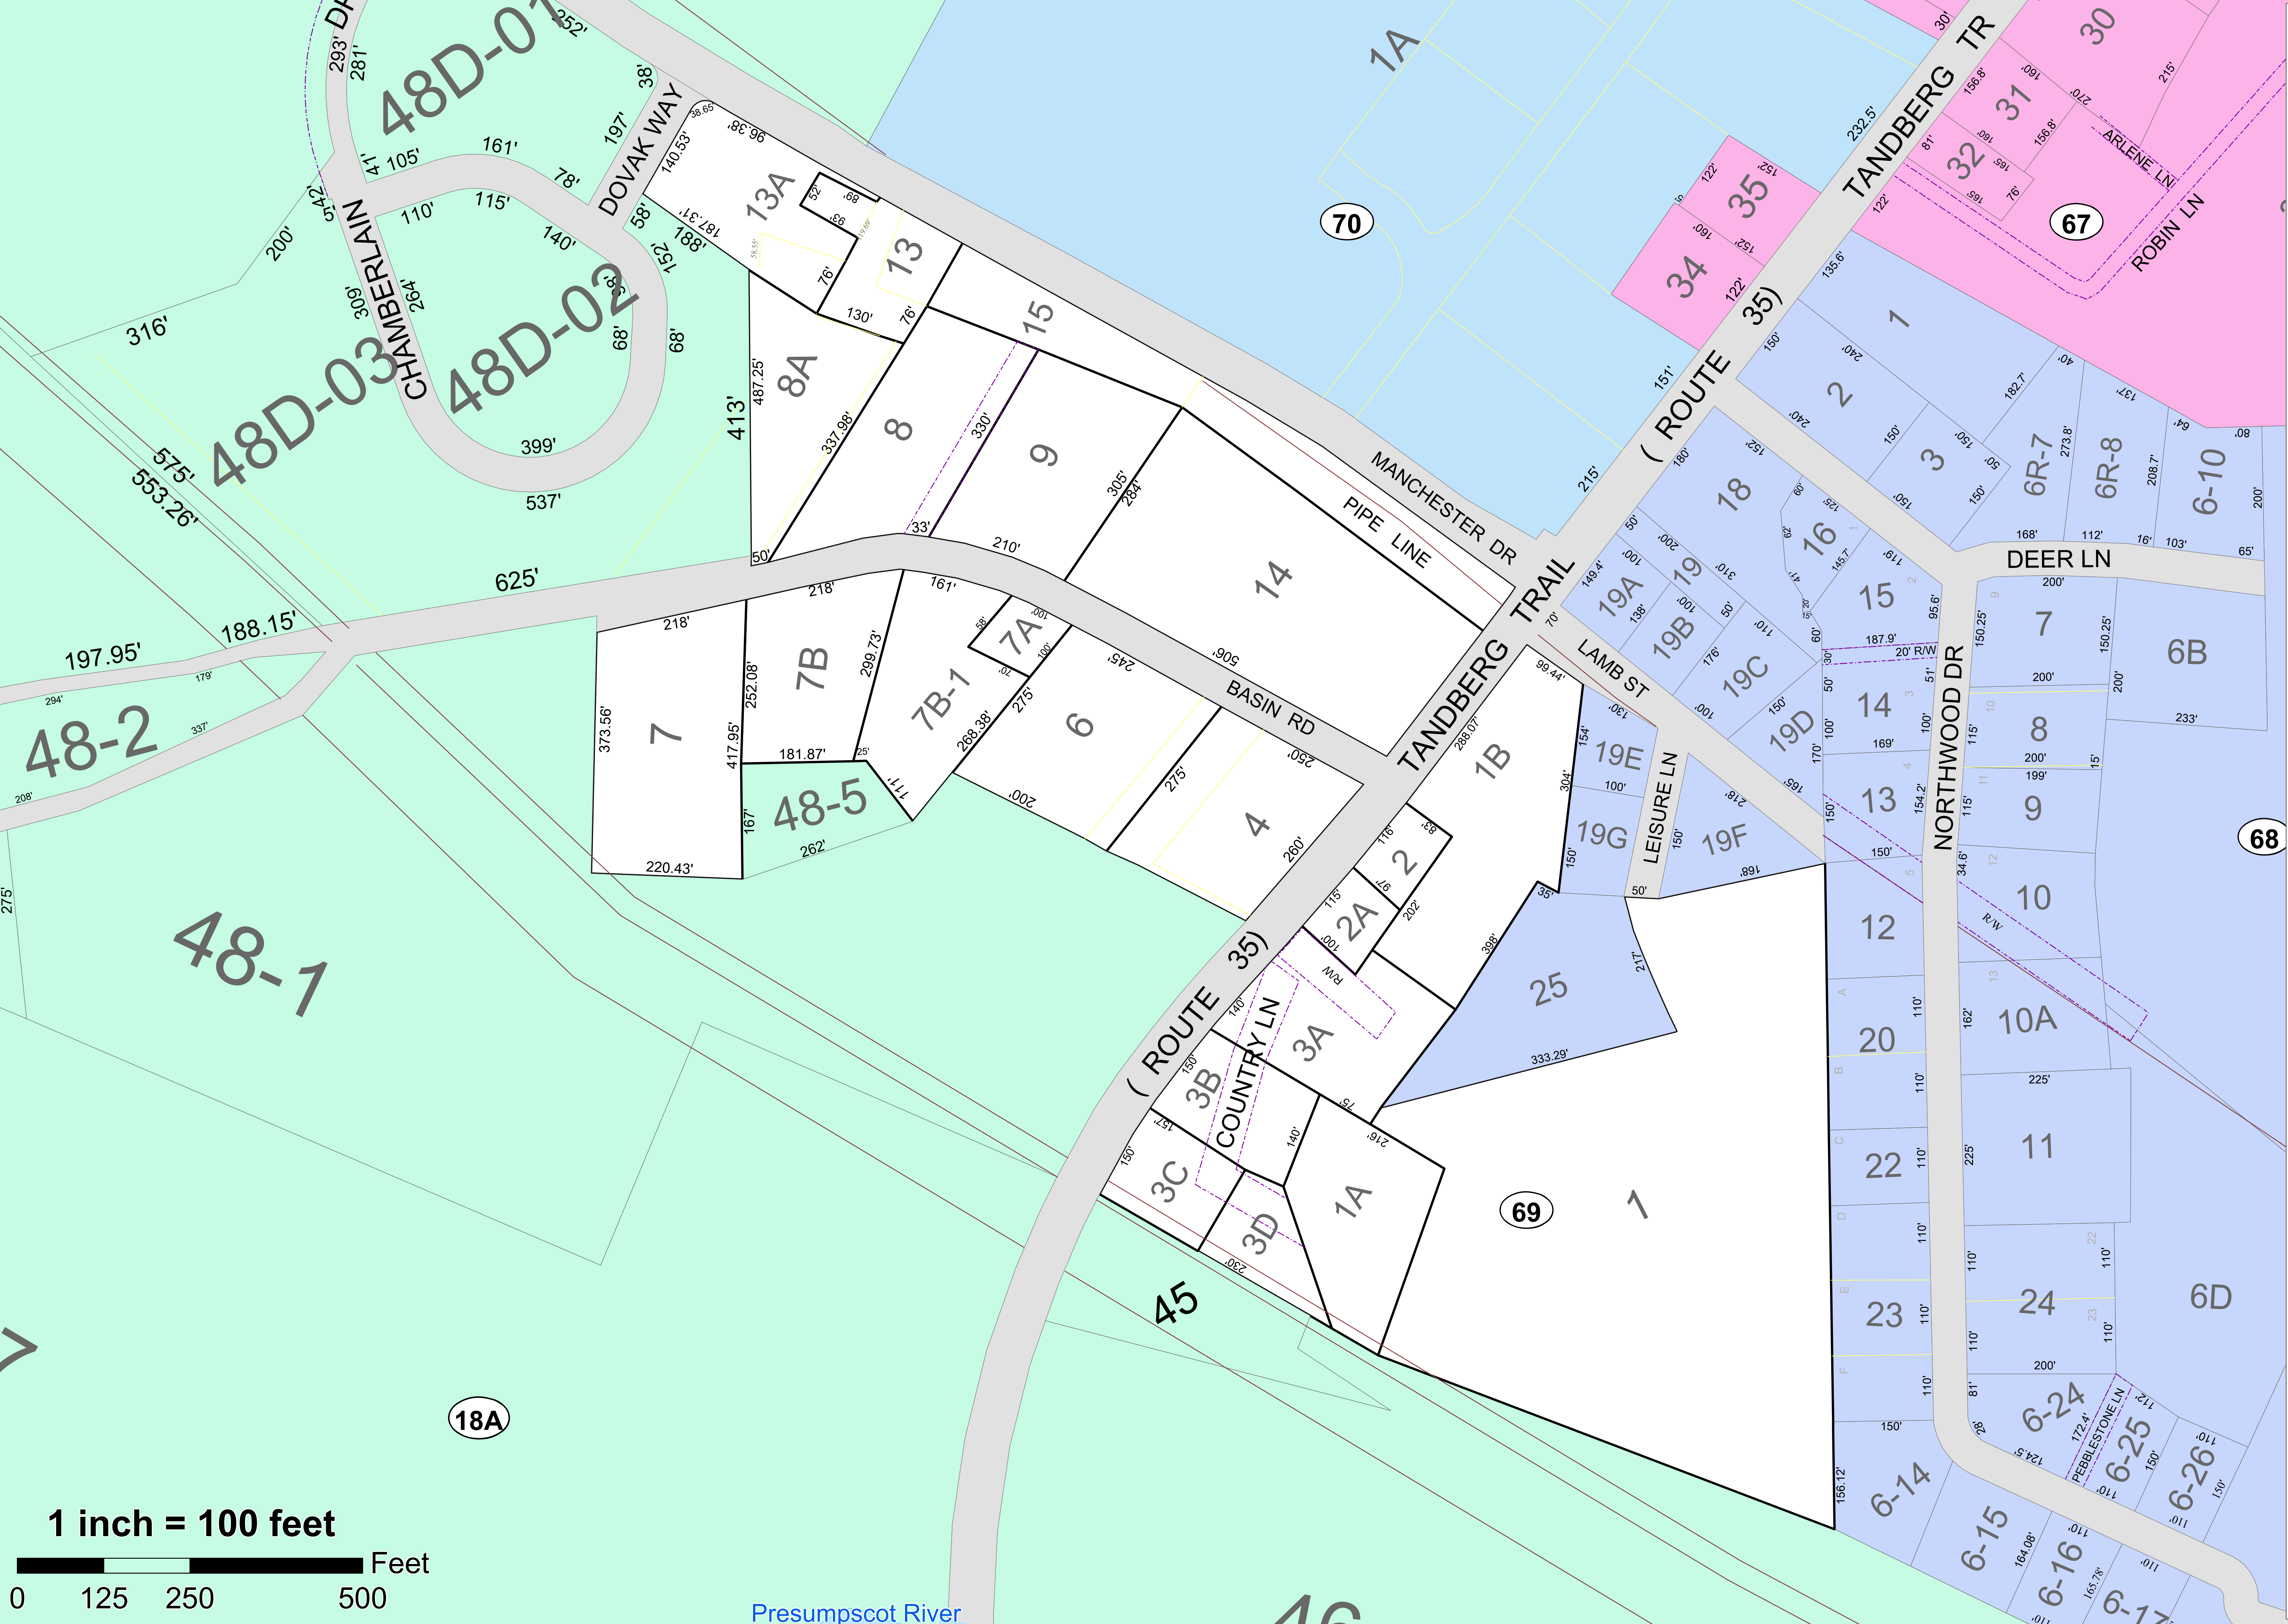

THESE MAPS ARE FOR ASSESSMENT PURPOSES ONLY AND ARE NOT FOR CONVEYANCE.  
These town maps are based on maps originally compiled by the James W. Sewall Company.

LAYER	
	Abutting Town Parcel
	Cemetery
	Condominium
	Farms/leas
	Hook
	Old Property Lines
	ROW Easement
	ROW Easement PWD
	Streams
	Tie Line
	Utility Lines
	Subject Map

Map 69

18A

Presumpscot River