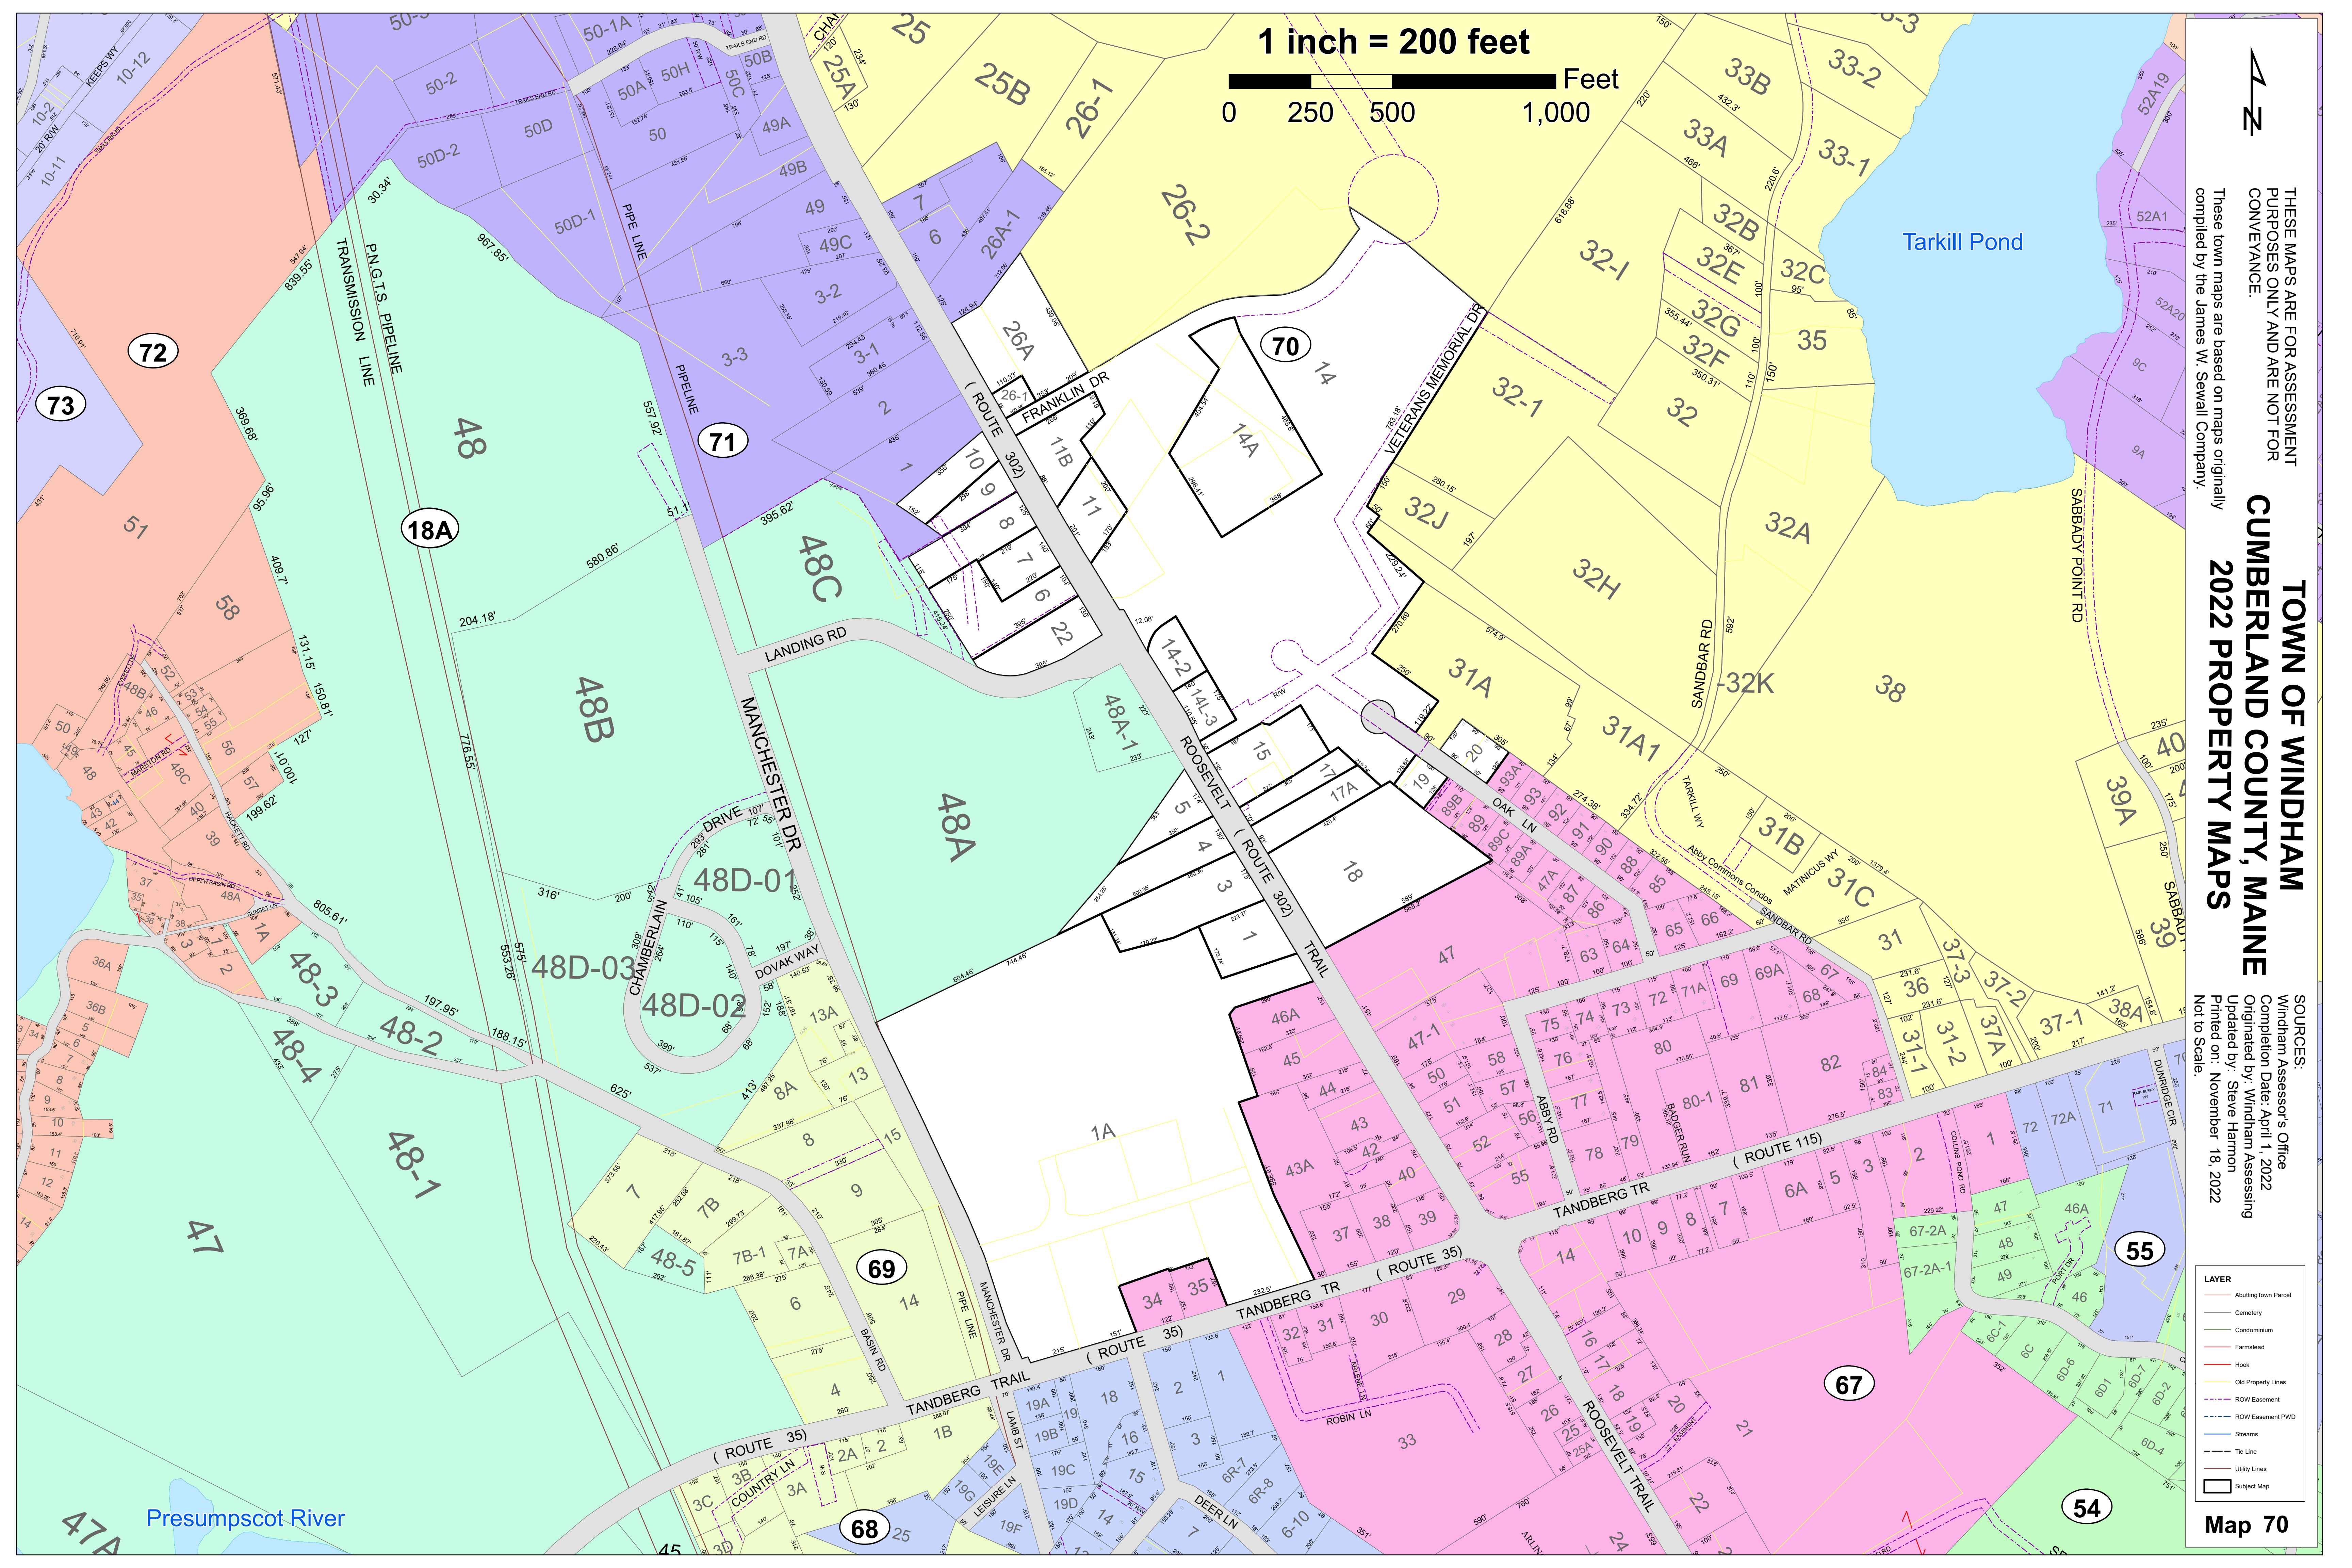

THESE MAPS ARE FOR ASSESSMENT PURPOSES ONLY AND ARE NOT FOR CONVEYANCE.
These town maps are based on maps originally compiled by the James W. Sewall Company.

TOWN OF WINDHAM CUMBERLAND COUNTY, MAINE 2022 PROPERTY MAPS

SOURCES:
Windham Assessor's Office
Completion Date: April 1, 2022
Originated by: Windham Assessing
Updated by: Steve Harmon
Printed on: November 18, 2022
Not to Scale.

LAYER	
	Abutting Town Parcel
	Cemetery
	Condominium
	Farms/land
	Hook
	Old Property Lines
	ROW Easement
	ROW Easement PWD
	Streams
	Tie Line
	Utility Lines
	Subject Map

Map 70

Presumpscot River

Tarkill Pond