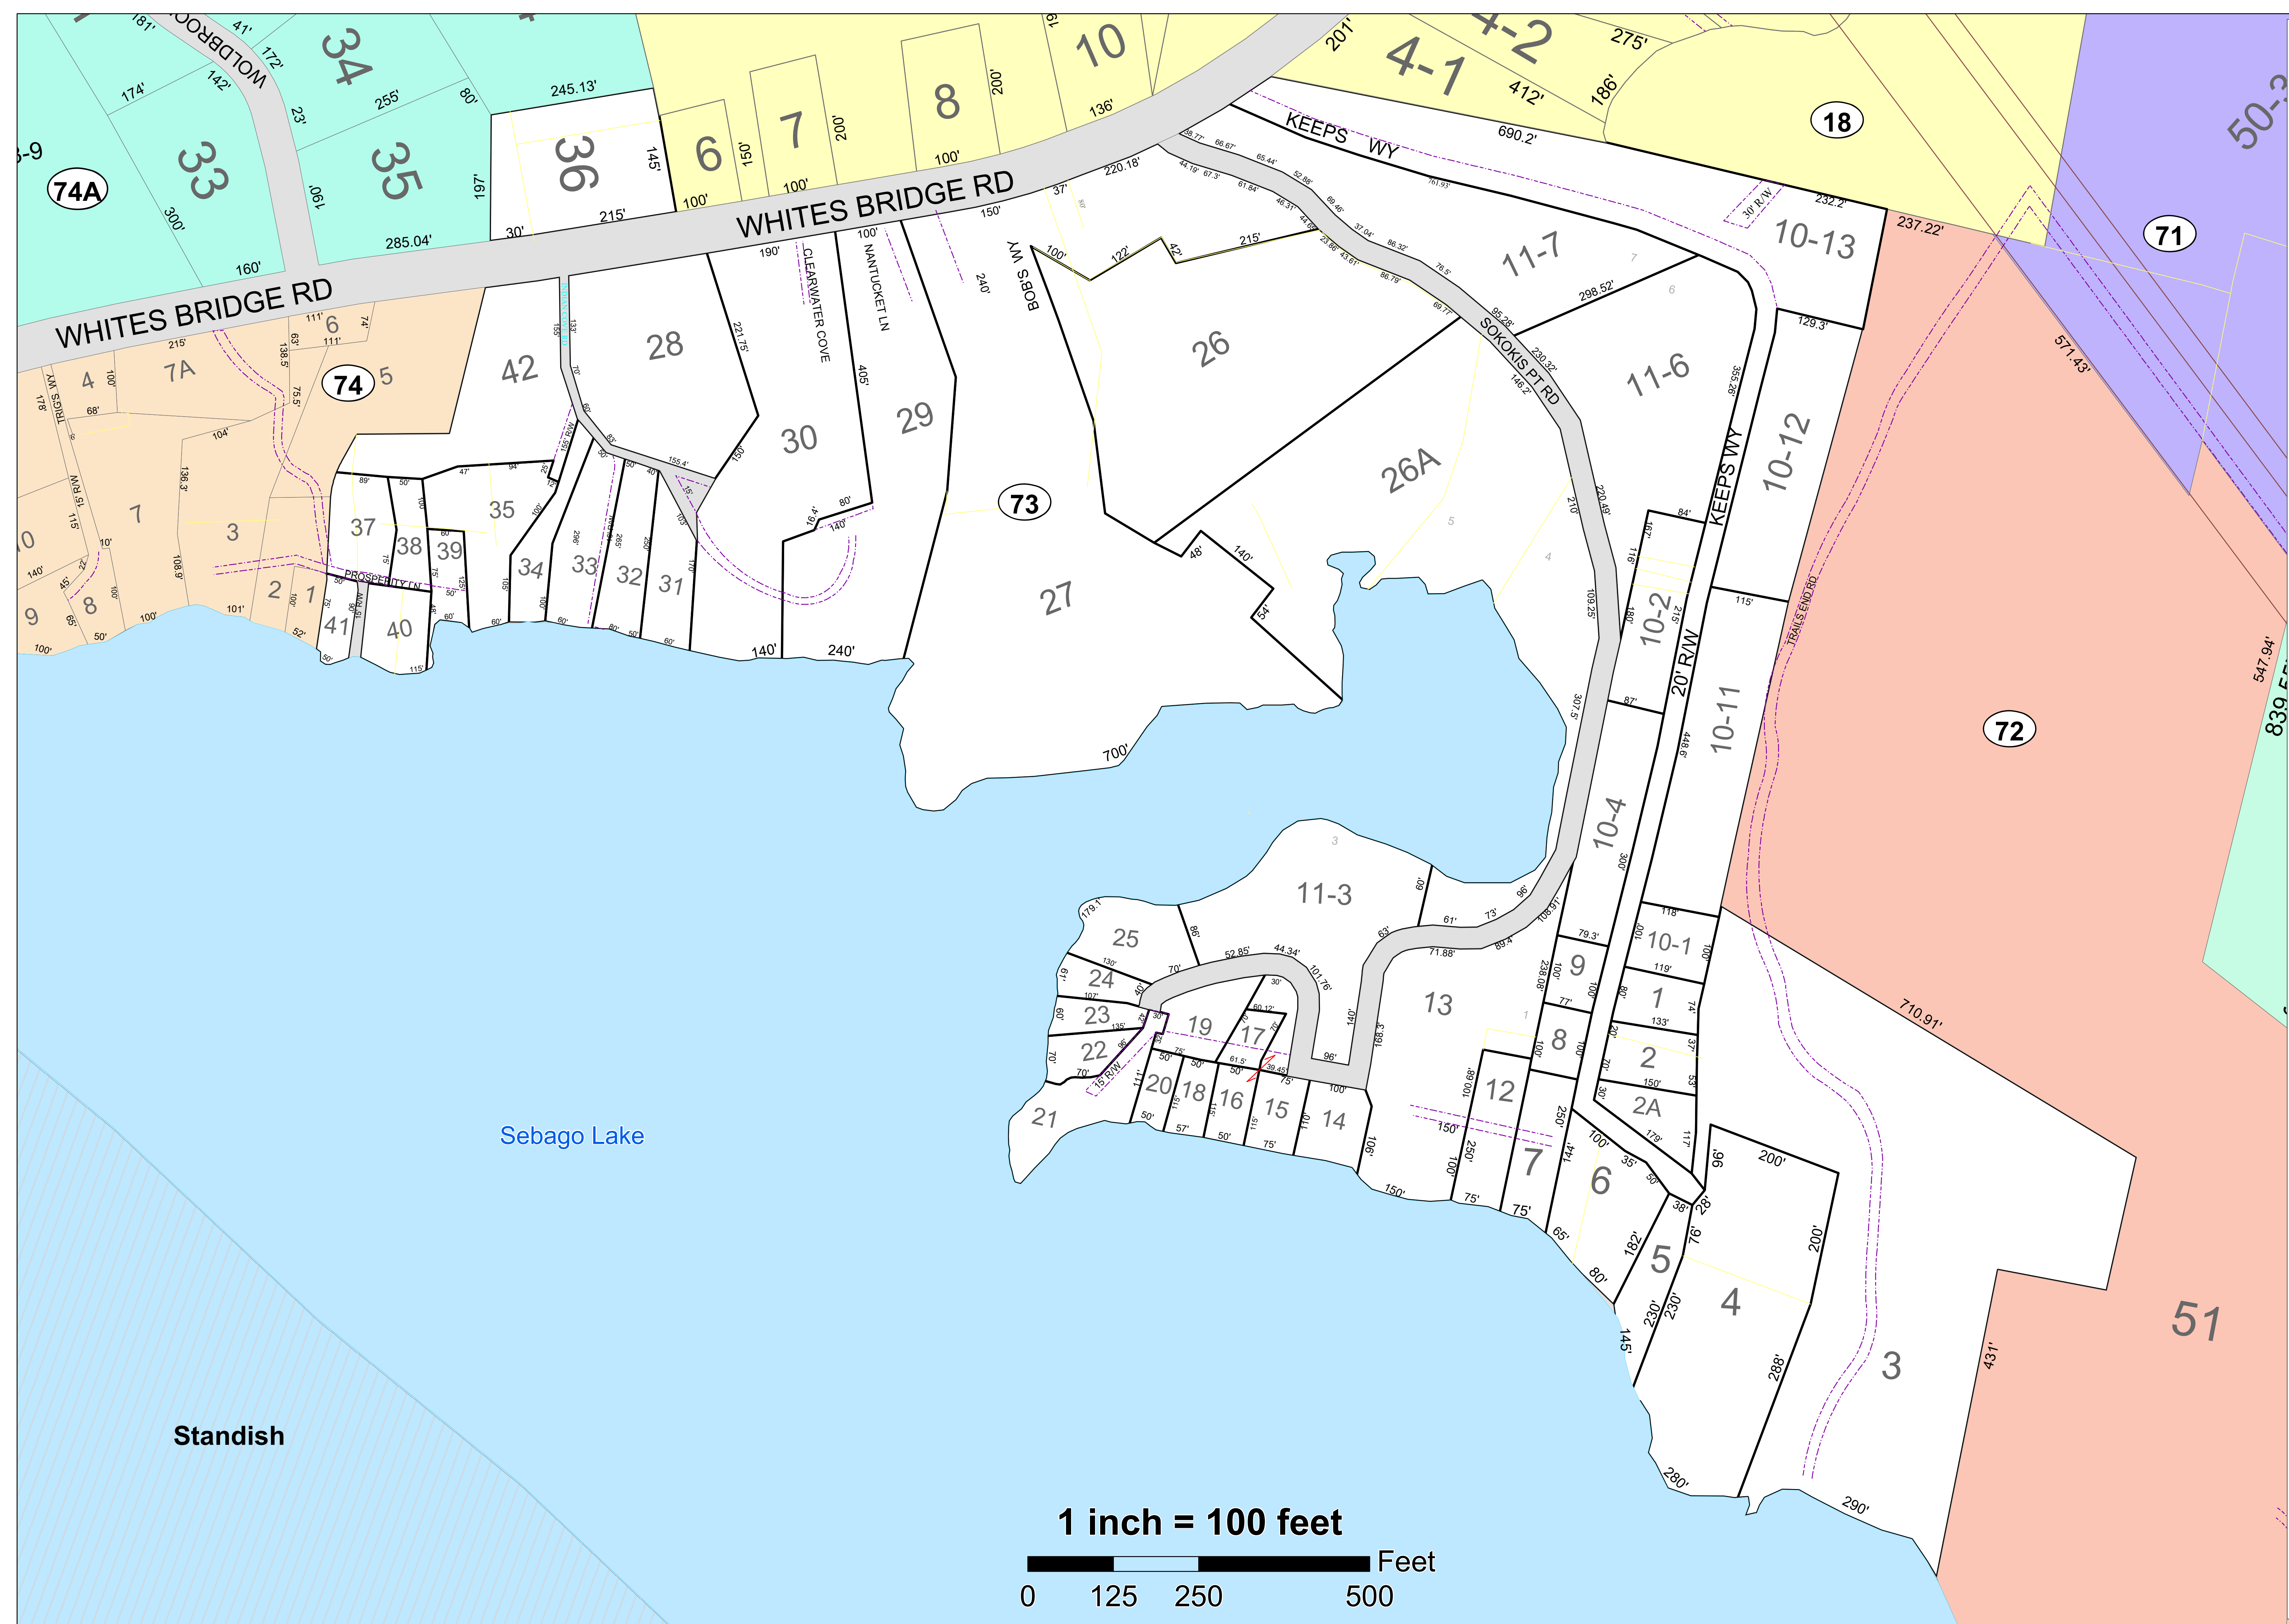

THESE MAPS ARE FOR ASSESSMENT PURPOSES ONLY AND ARE NOT FOR CONVEYANCE.  
 These town maps are based on maps originally compiled by the James W. Sewall Company.

**TOWN OF WINDHAM**  
**CUMBERLAND COUNTY, MAINE**  
**2022 PROPERTY MAPS**

**SOURCES:**  
 Windham Assessor's Office  
 Completion Date: April 1, 2022  
 Originated by: Windham Assessing  
 Updated by: Steve Harmon  
 Printed on: November 18, 2022  
 Not to Scale.

LAYER	
	Abutting Town Parcel
	Cemetery
	Condominium
	Farms/leed
	Hook
	Old Property Lines
	ROW Easement
	ROW Easement PWD
	Streams
	Tie Line
	Utility Lines
	Subject Map

**Map 73**

Standish

Sebago Lake