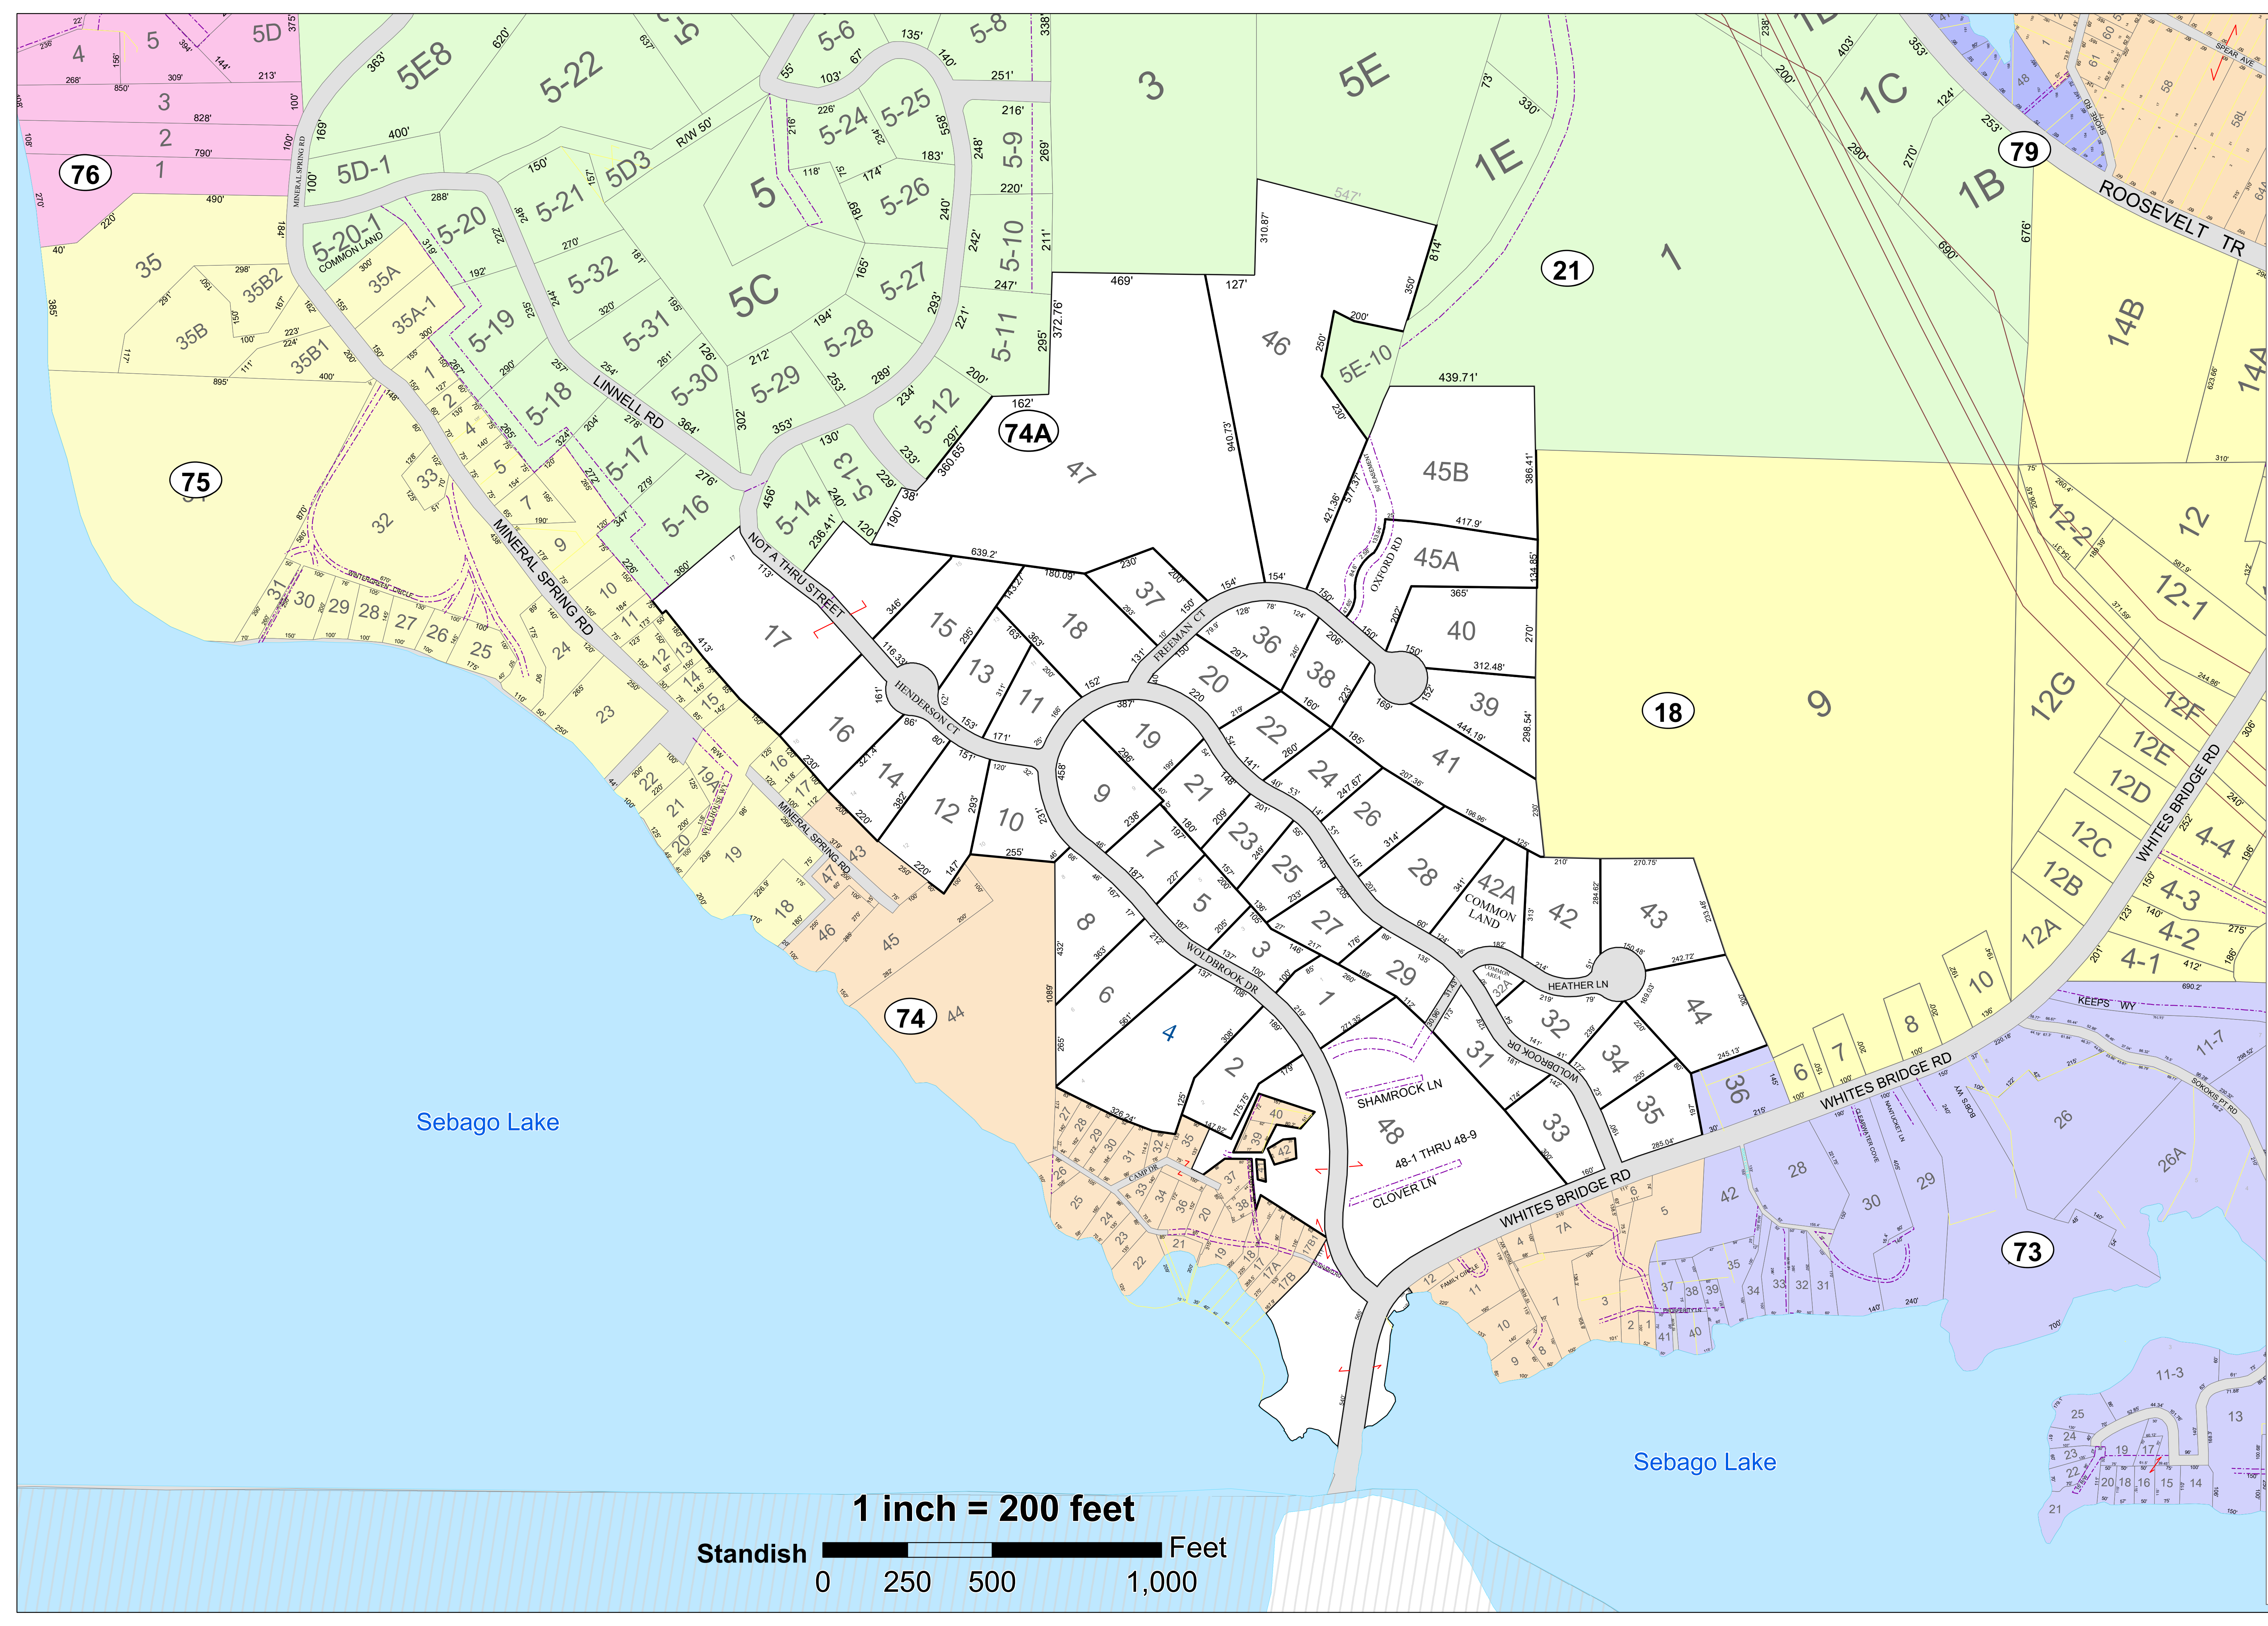

THESE MAPS ARE FOR ASSESSMENT PURPOSES ONLY AND ARE NOT FOR CONVEYANCE.
These town maps are based on maps originally compiled by the James W. Sewall Company.

TOWN OF WINDHAM CUMBERLAND COUNTY, MAINE 2022 PROPERTY MAPS

SOURCES:
Windham Assessor's Office
Completion Date: April 1, 2022
Originated by: Windham Assessing
Updated by: Steve Harmon
Printed on: November 18, 2022
Not to Scale.

LAYER	
	Abutting Town Parcel
	Cemetery
	Condominium
	Farms/leas
	Hook
	Old Property Lines
	ROW Easement
	ROW Easement PWD
	Streams
	Tie Line
	Utility Lines
	Subject Map

Map 74A

1 inch = 200 feet

Sebago Lake

Sebago Lake