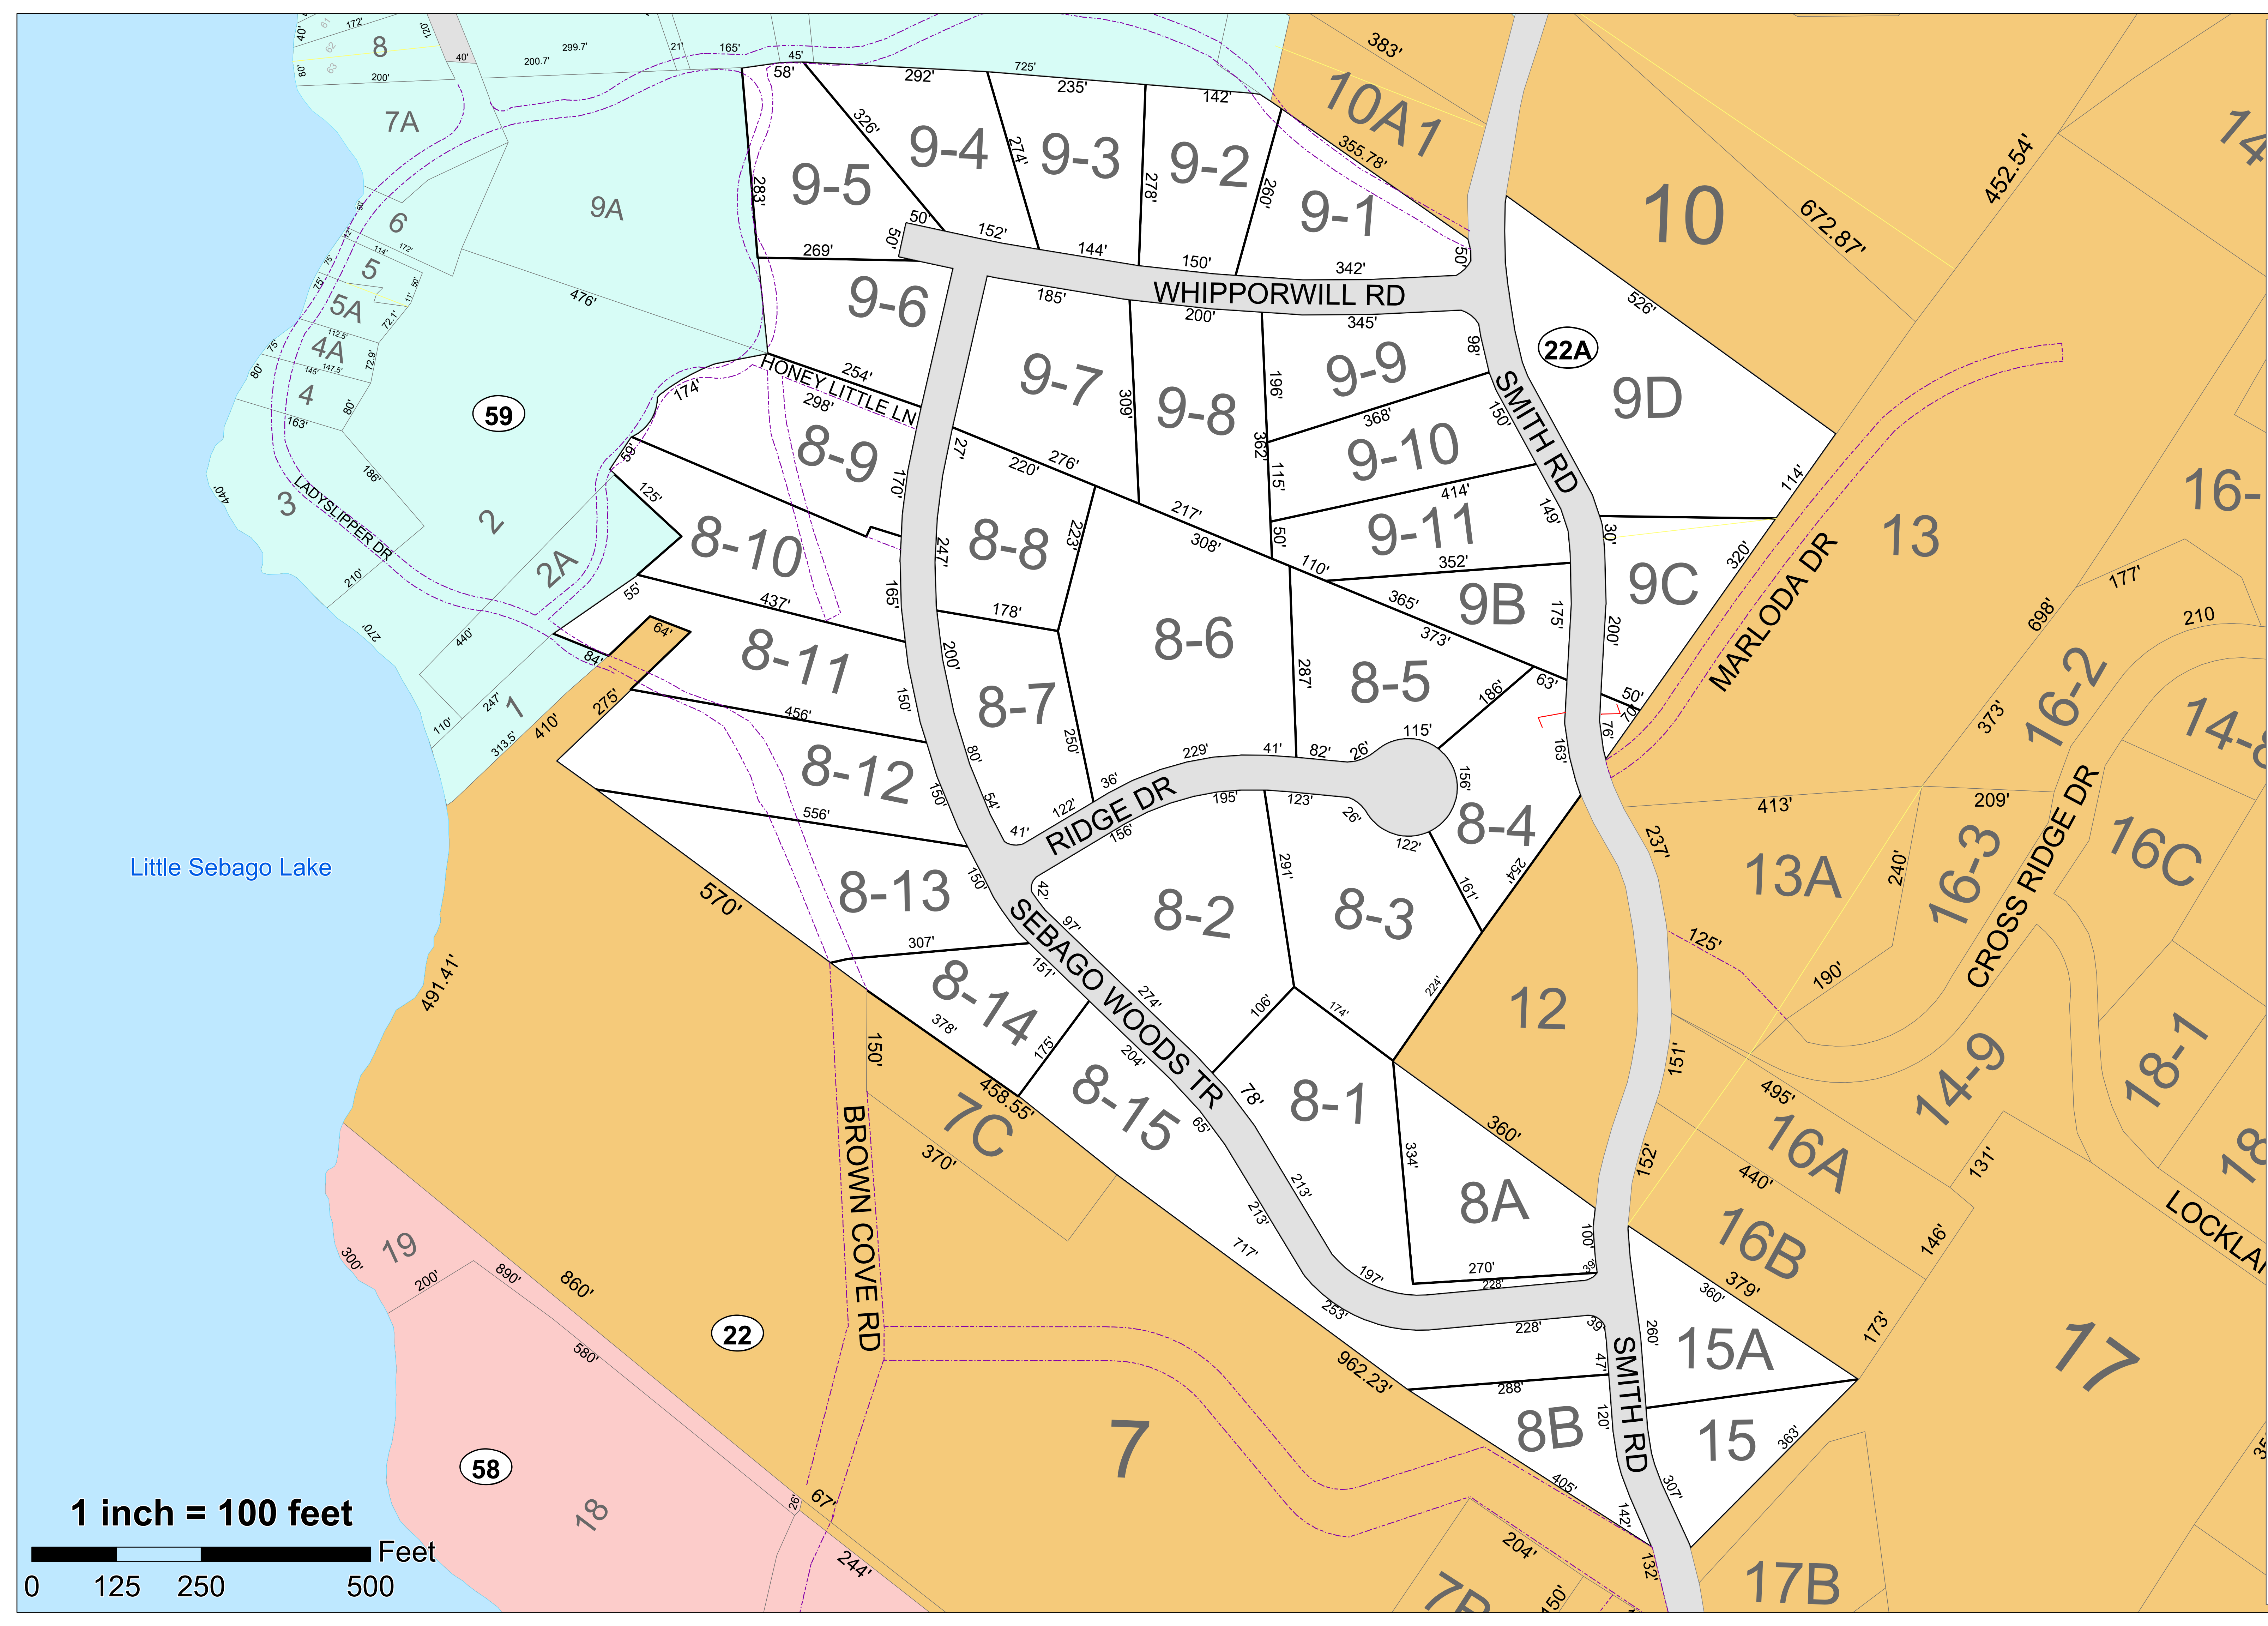

THESE MAPS ARE FOR ASSESSMENT PURPOSES ONLY AND ARE NOT FOR CONVEYANCE.  
 These town maps are based on maps originally compiled by the James W. Sewall Company.

**TOWN OF WINDHAM  
 CUMBERLAND COUNTY, MAINE  
 2022 PROPERTY MAPS**

**SOURCES:**  
 Windham Assessor's Office  
 Completion Date: April 1, 2022  
 Originated by: Windham Assessing  
 Updated by: Steve Harmon  
 Printed on: November 17, 2022  
 Not to Scale.

| LAYER | Description          |
|-------|----------------------|
|       | Abutting Town Parcel |
|       | Cemetery             |
|       | Condominium          |
|       | Farmshead            |
|       | Hook                 |
|       | Old Property Lines   |
|       | ROW Easement         |
|       | ROW Easement PWD     |
|       | Streams              |
|       | Tie Line             |
|       | Utility Lines        |
|       | Subject Map          |

**Map 22A**

Little Sebago Lake

**1 inch = 100 feet**