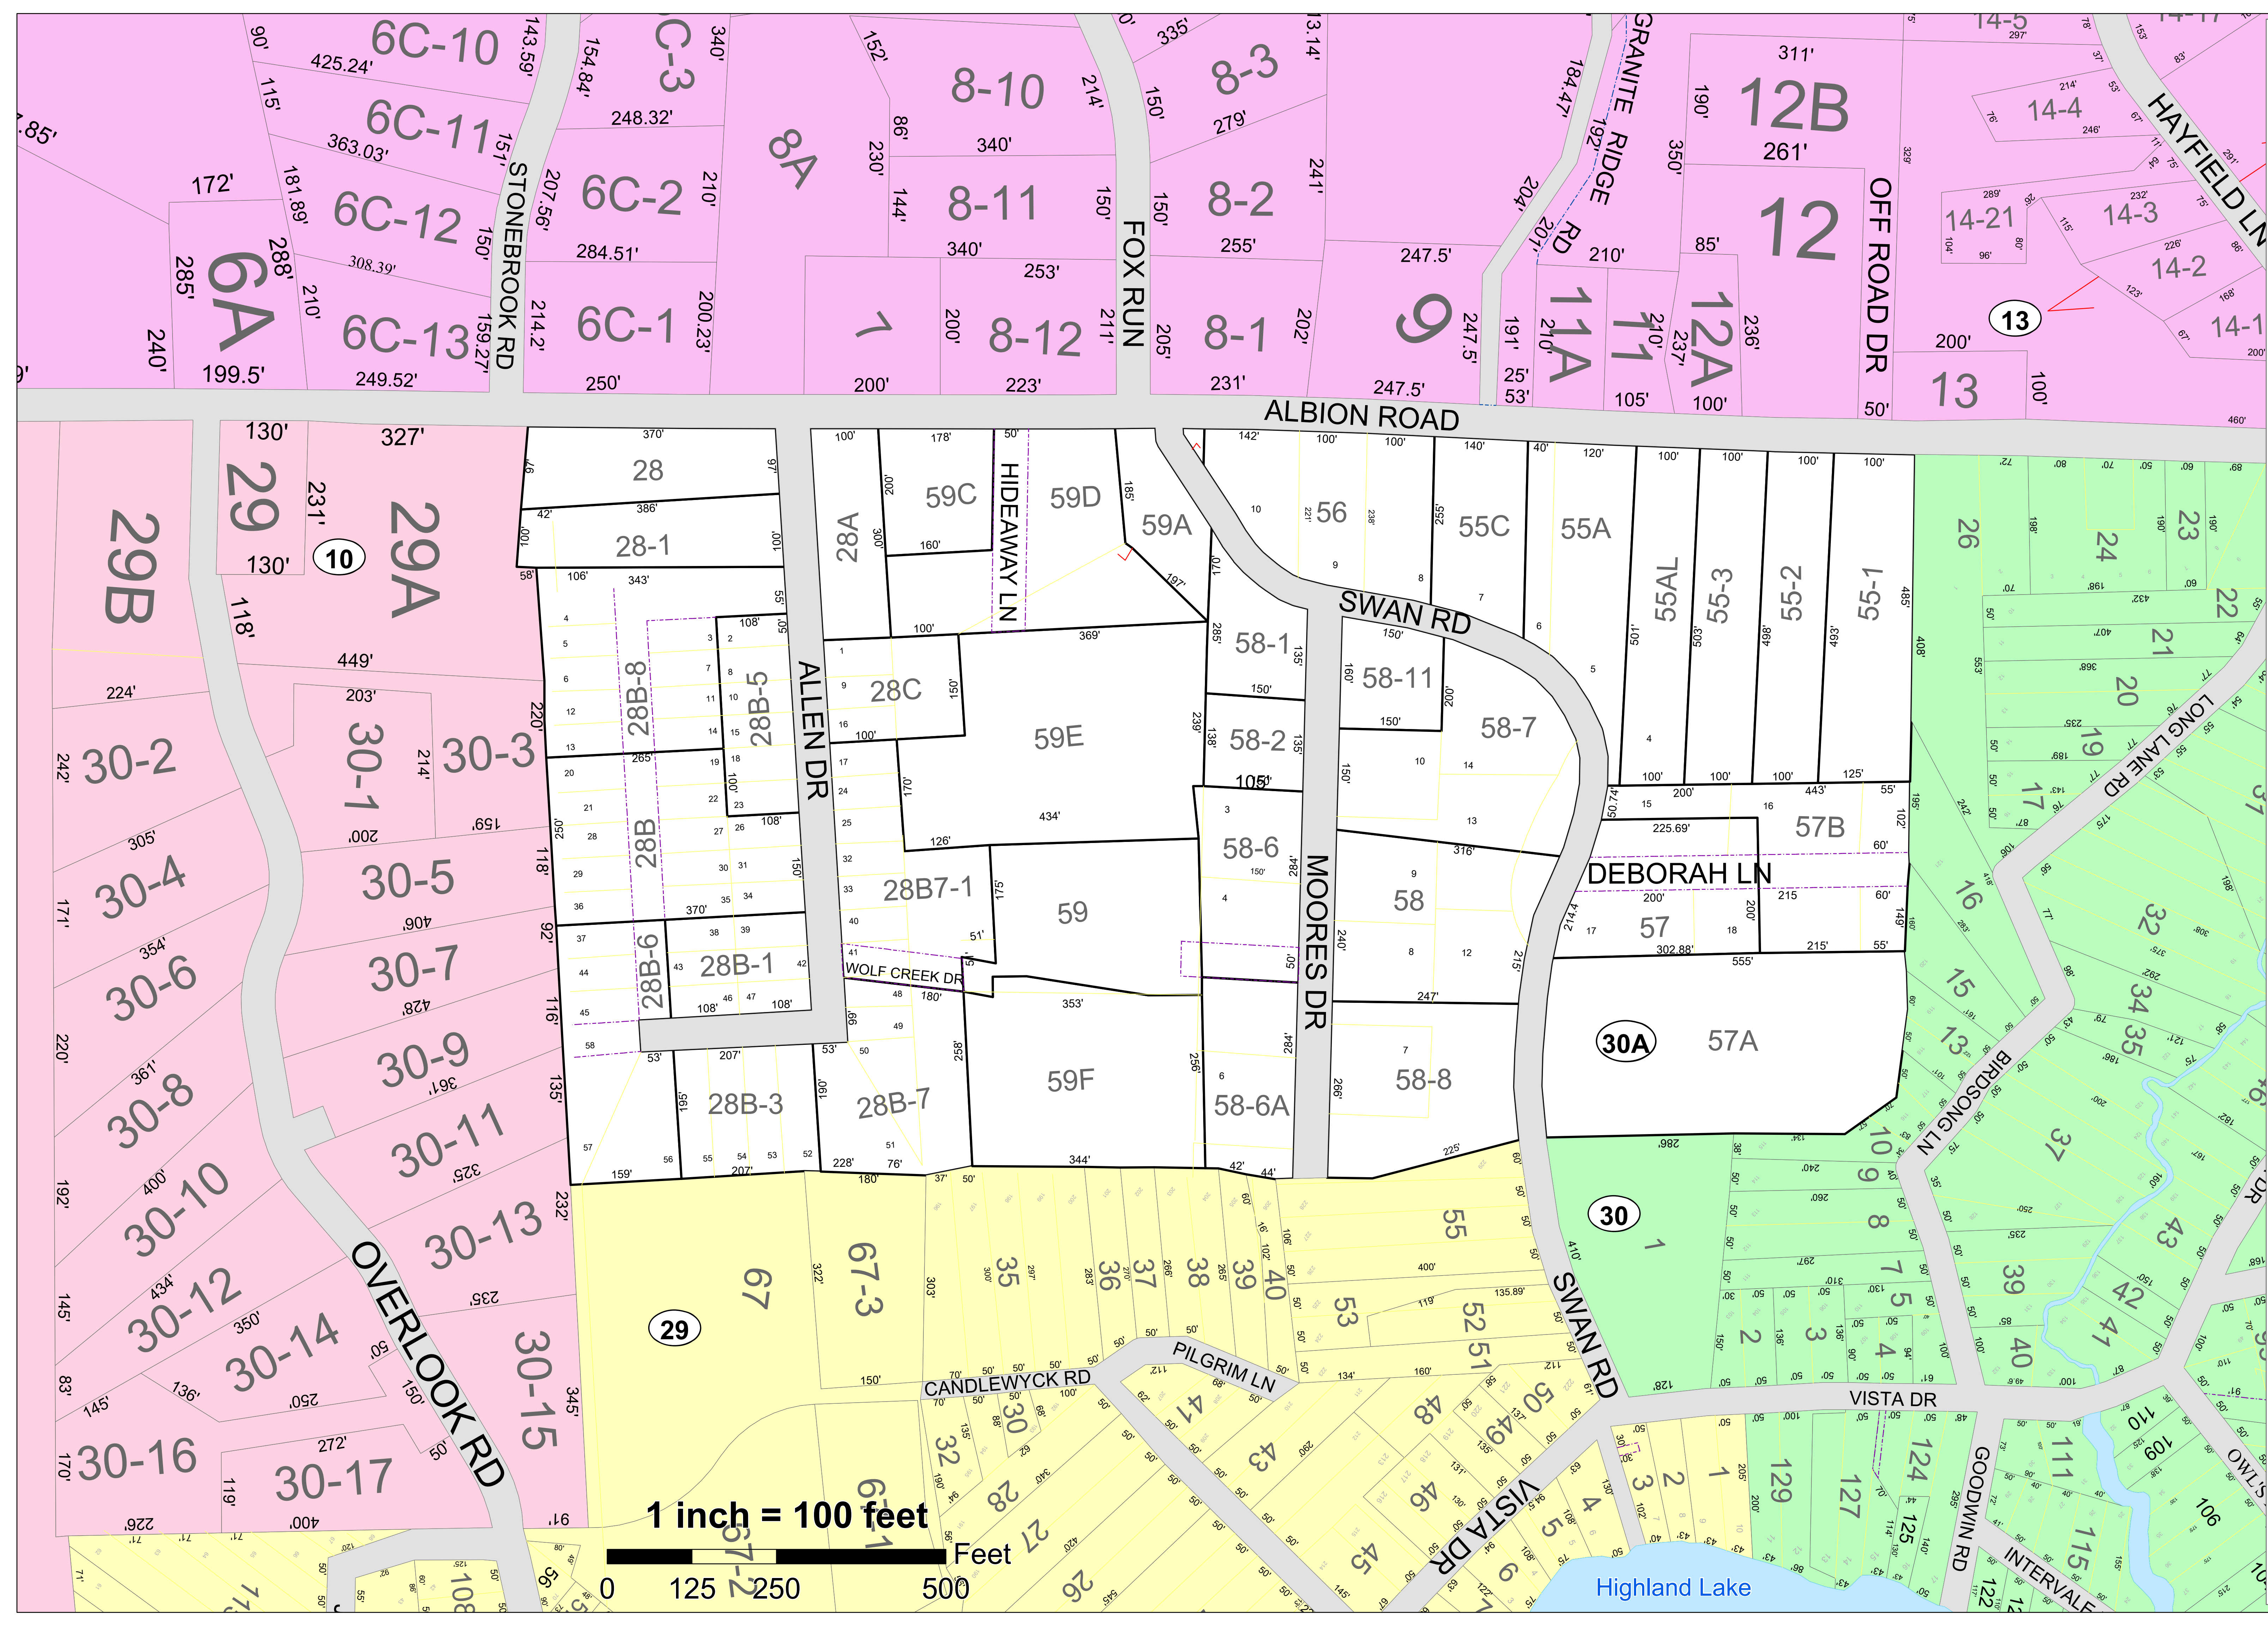

THESE MAPS ARE FOR ASSESSMENT PURPOSES ONLY AND ARE NOT FOR CONVEYANCE.
These town maps are based on maps originally compiled by the James W. Sewall Company.

TOWN OF WINDHAM CUMBERLAND COUNTY, MAINE 2022 PROPERTY MAPS

SOURCES:
Windham Assessor's Office
Completion Date: April 1, 2022
Originated by: Windham Assessing
Updated by: Steve Harmon
Printed on: November 17, 2022
Not to Scale.

- Abutting Town Parcel
- Cemetery
- Condominium
- Farms/land
- Hook
- Old Property Lines
- ROW Easement
- ROW Easement PWD
- Streams
- Tie Line
- Utility Lines
- Subject Map

Map 30A

1 inch = 100 feet
0 125 250 500 Feet