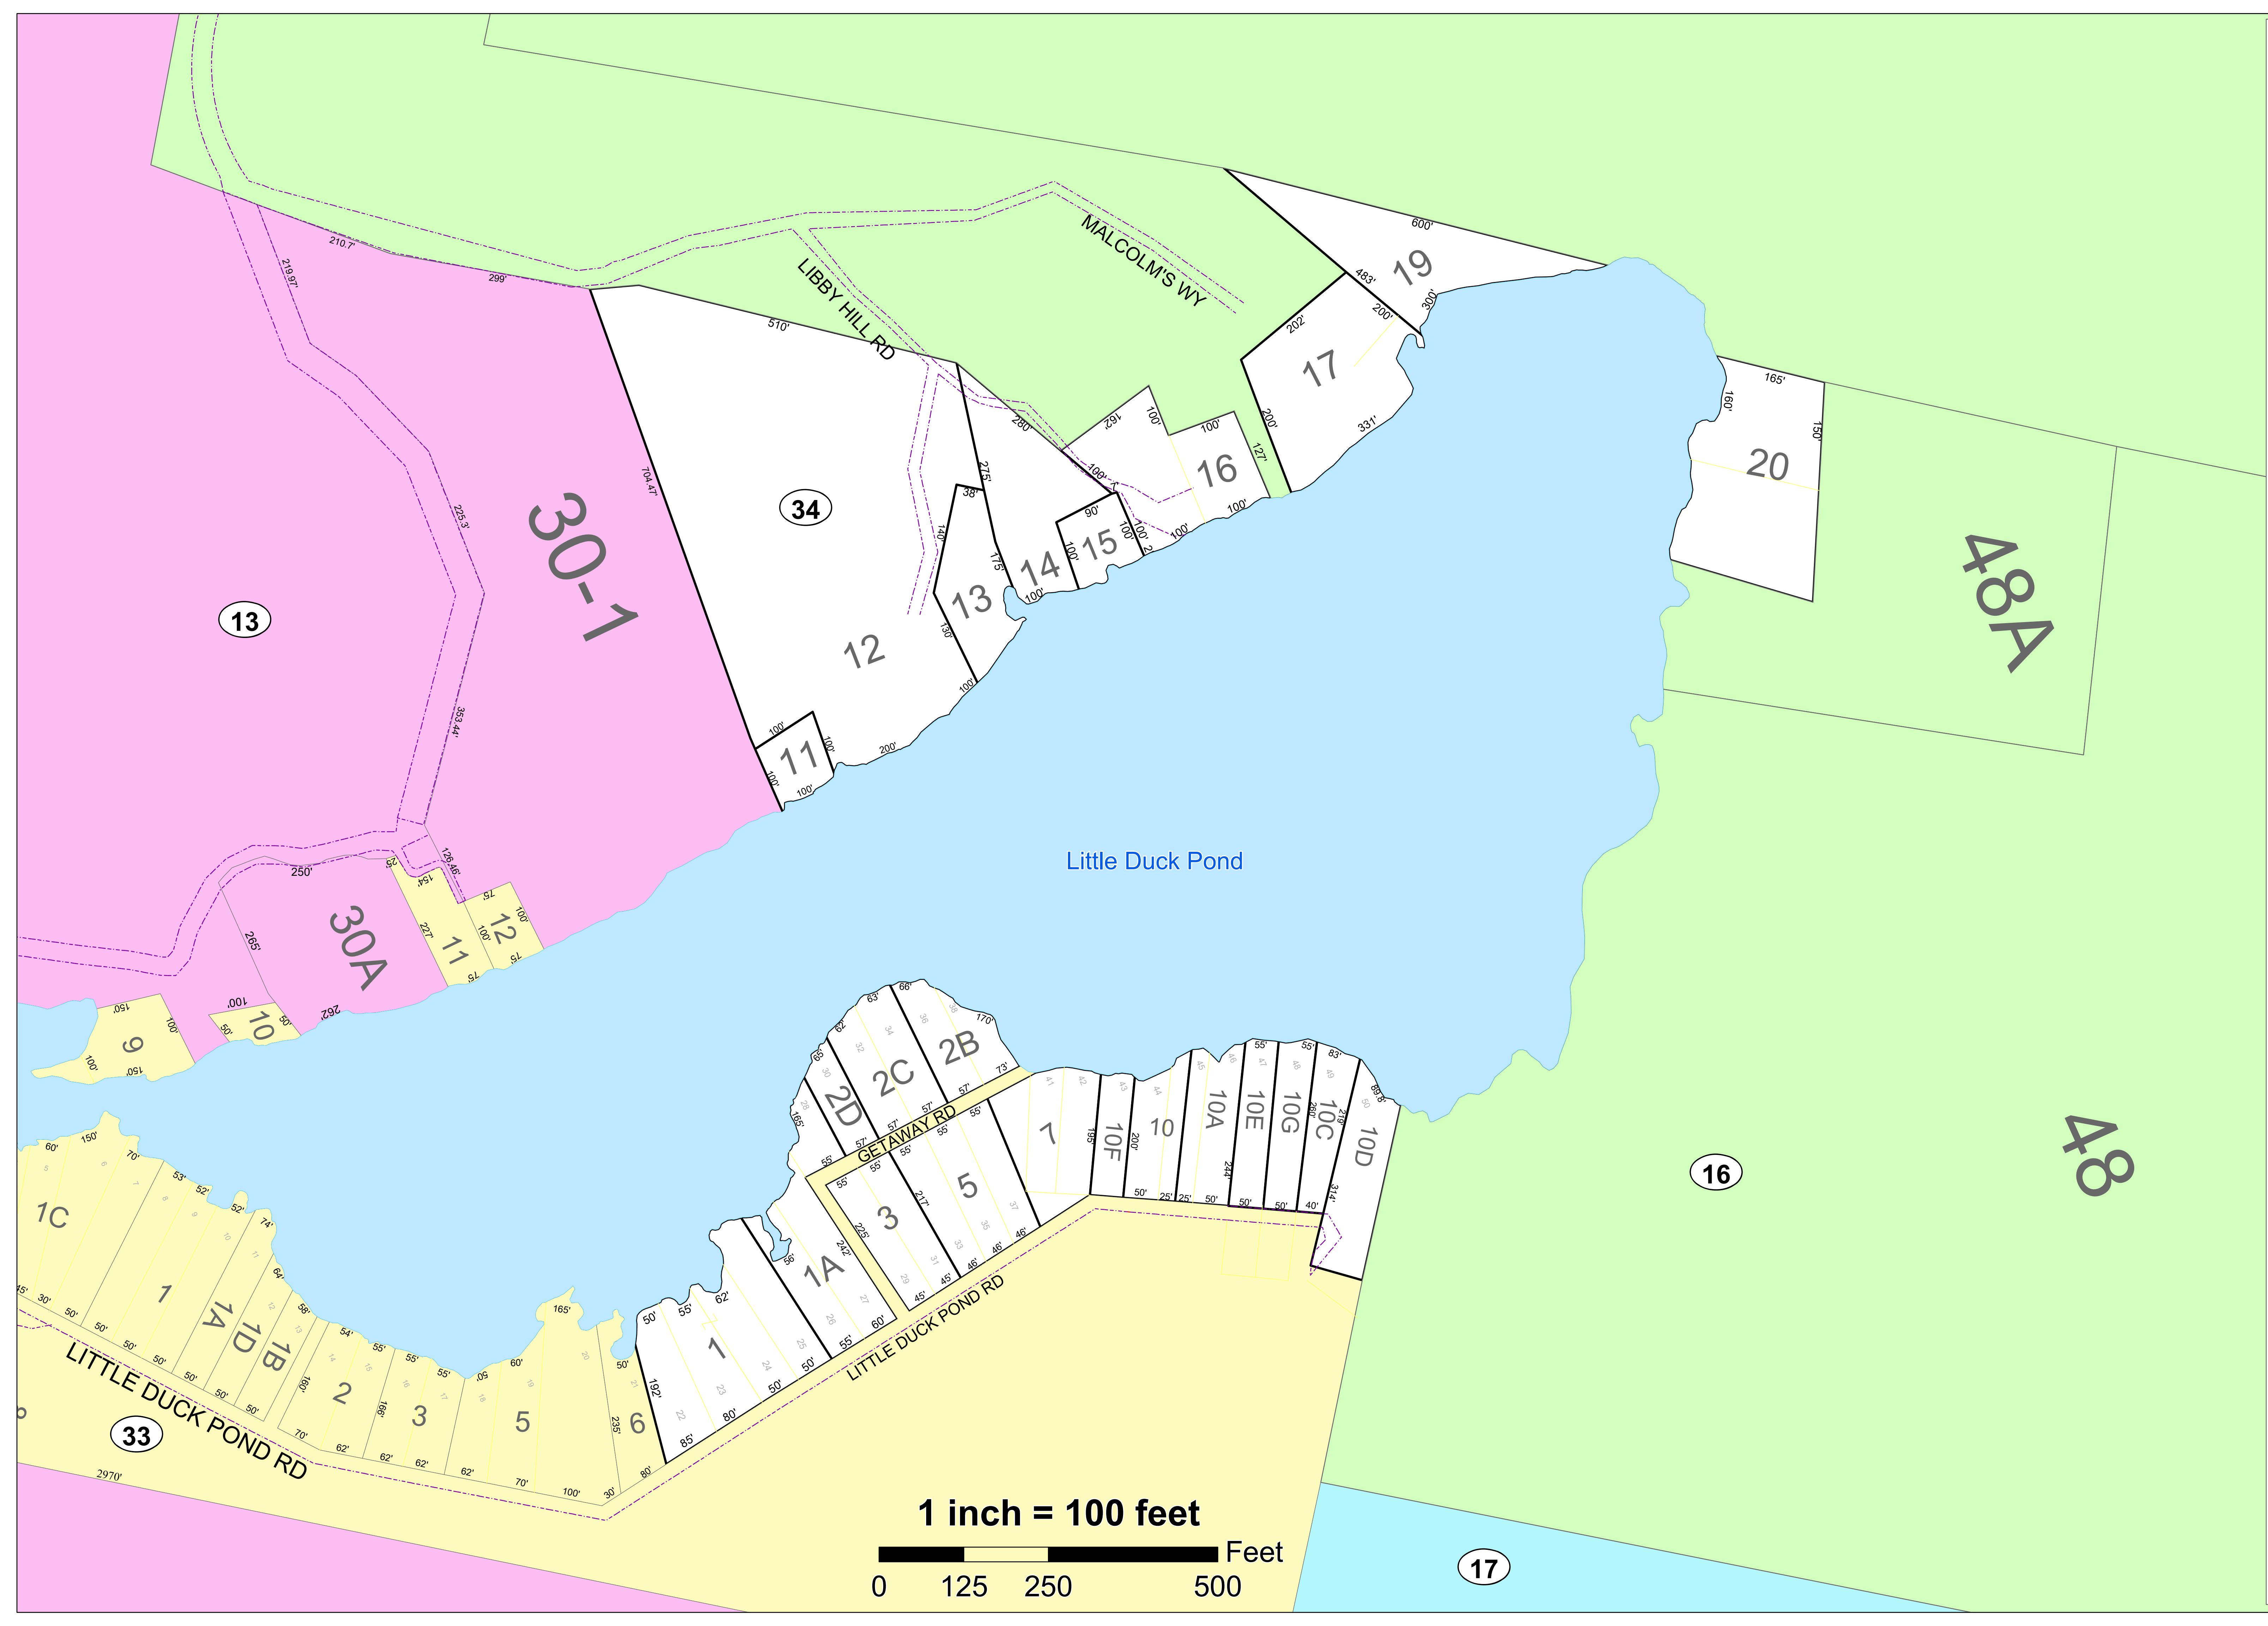

THESE MAPS ARE FOR ASSESSMENT PURPOSES ONLY AND ARE NOT FOR CONVEYANCE.  
 These town maps are based on maps originally compiled by the James W. Sewall Company.

**TOWN OF WINDHAM  
 CUMBERLAND COUNTY, MAINE  
 2022 PROPERTY MAPS**

**SOURCES:**  
 Windham Assessor's Office  
 Completion Date: April 1, 2022  
 Originated by: Windham Assessing  
 Updated by: Steve Harmon  
 Printed on: November 17, 2022  
 Not to Scale.

LAYER	
	Abutting Town Parcel
	Cemetery
	Condominium
	Farms/leas
	Hook
	Old Property Lines
	ROW Easement
	ROW Easement PWD
	Streams
	Tie Line
	Utility Lines
	Subject Map

**Map 34**

**1 inch = 100 feet**