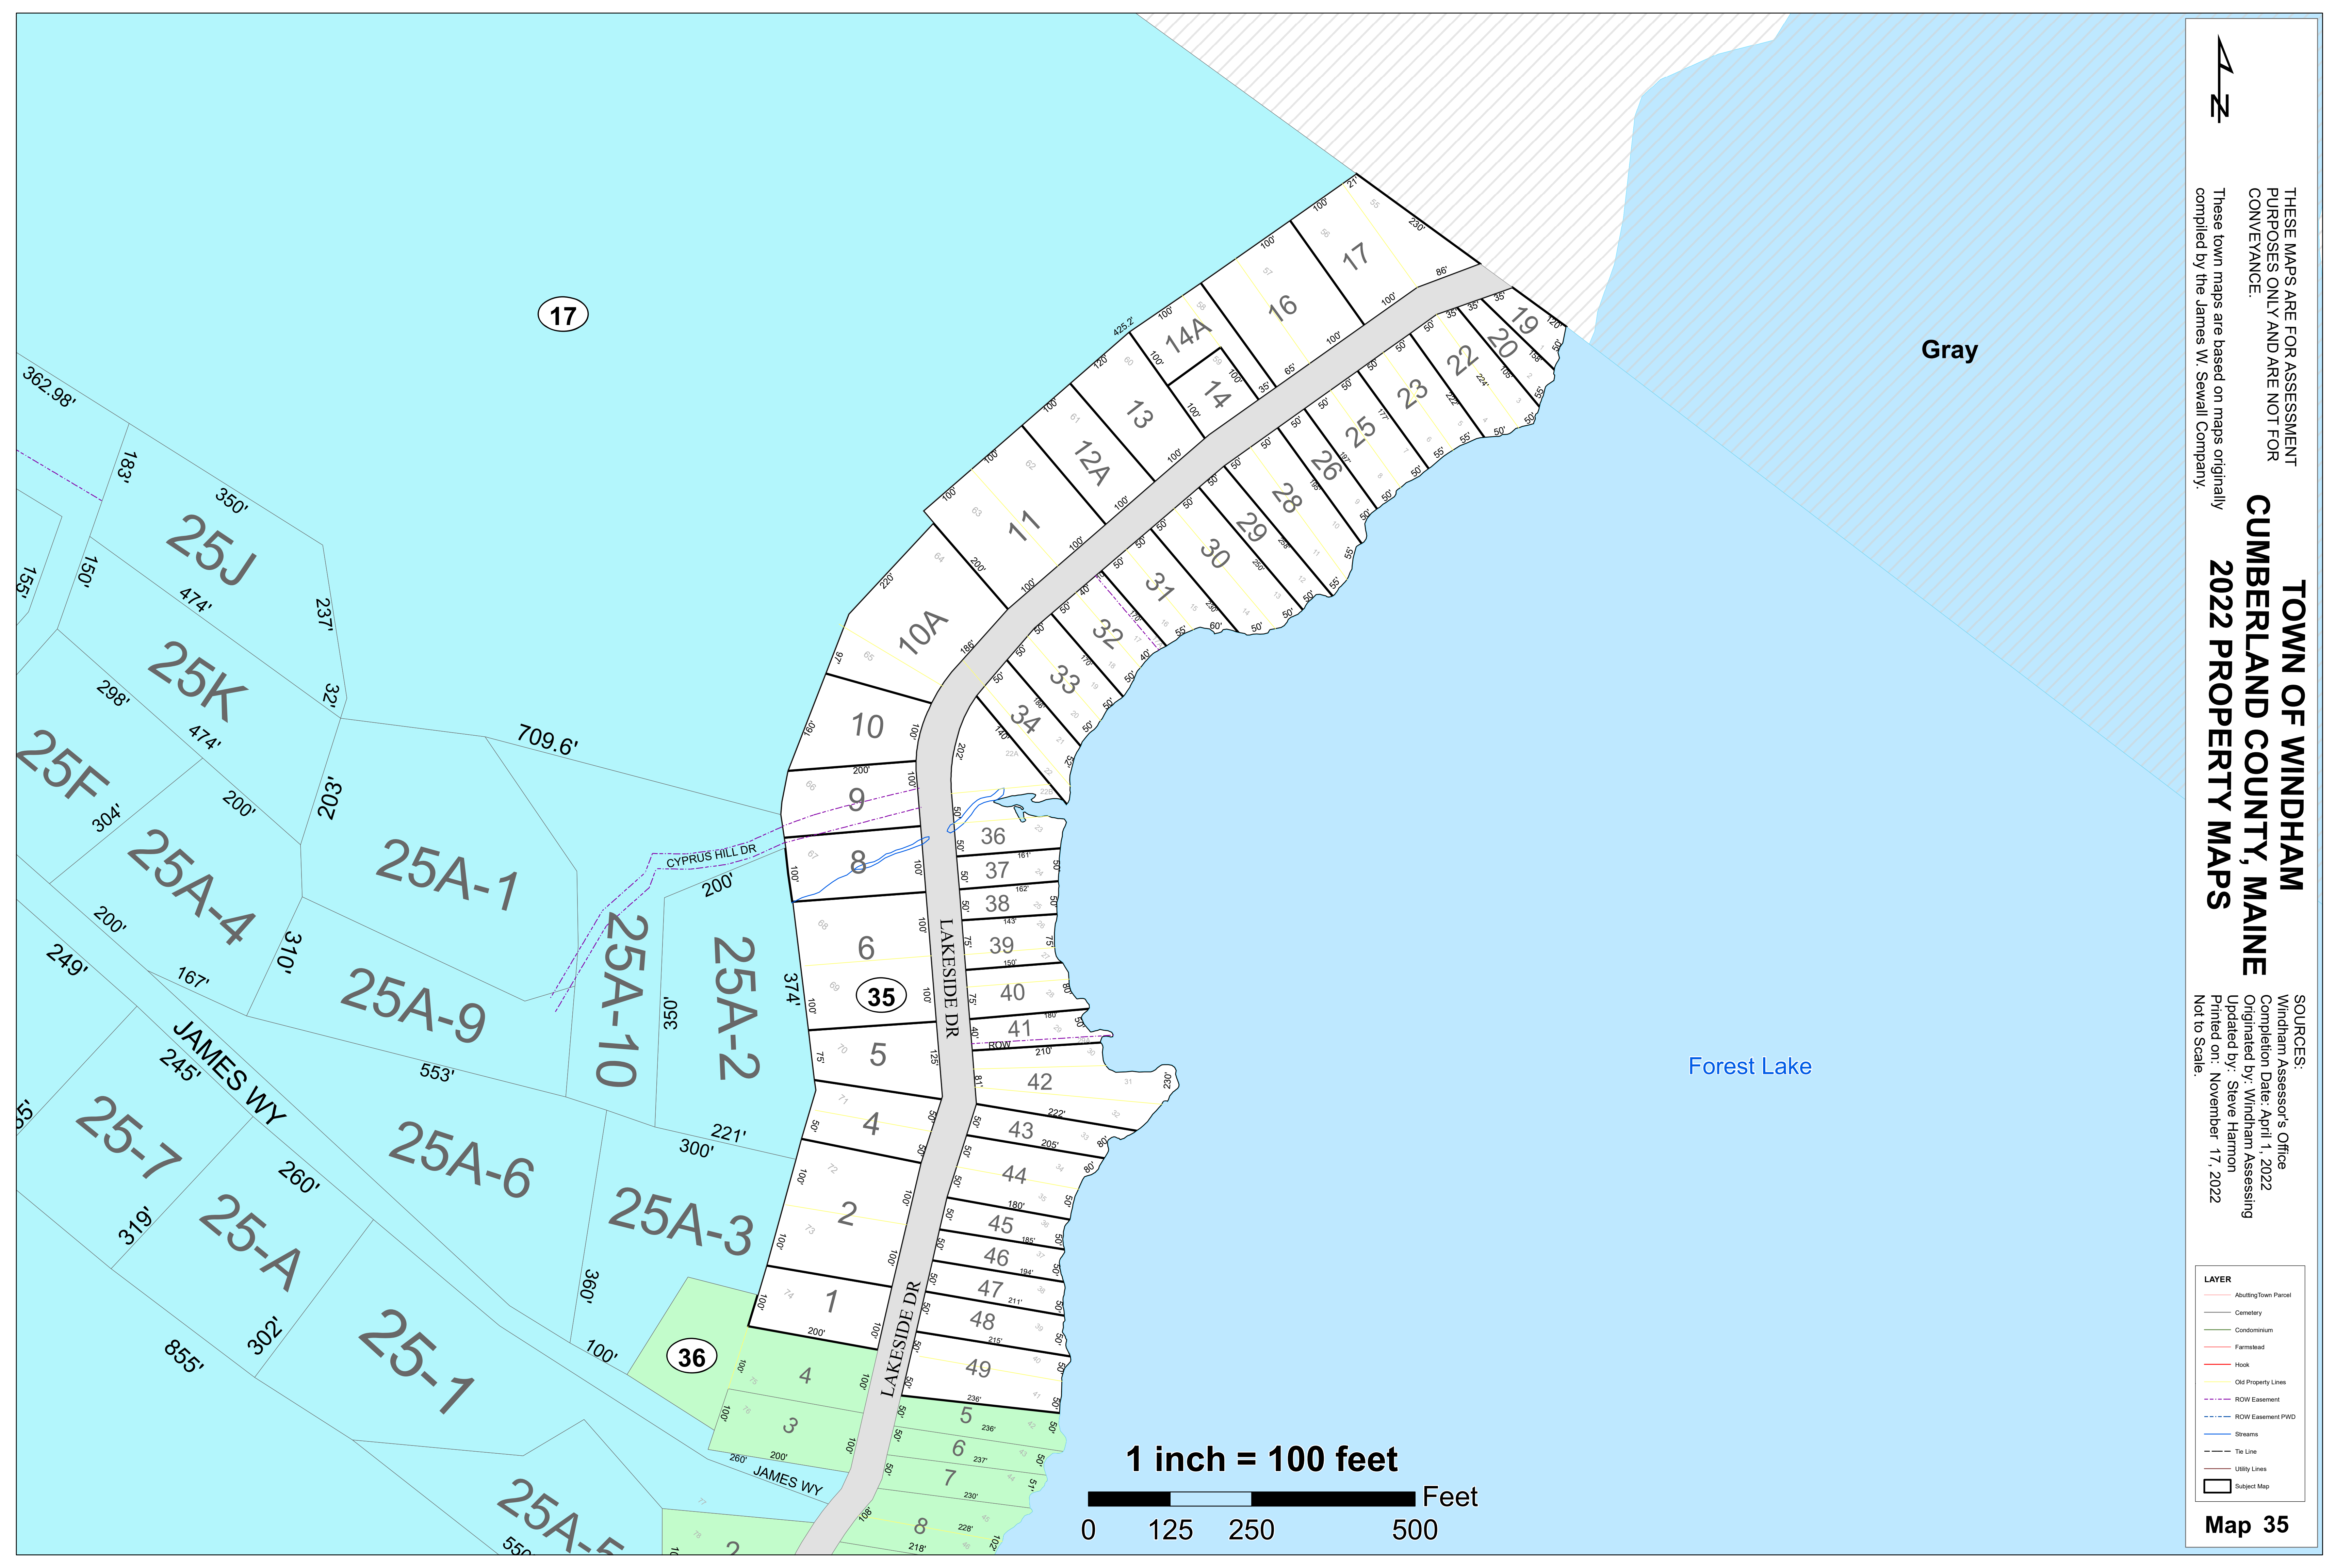

SOURCES:
Windham Assessor's Office
Completion Date: April 1, 2022
Originated by: Windham Assessing
Updated by: Steve Harmon
Printed on: November 17, 2022
Not to Scale.

LAYER	
	Abutting Town Parcel
	Cemetery
	Condominium
	Farms/leas
	Hook
	Old Property Lines
	ROW Easement
	ROW Easement PWD
	Streams
	Tie Line
	Utility Lines
	Subject Map

Map 35

Gray

Forest Lake

1 inch = 100 feet

17

35

36