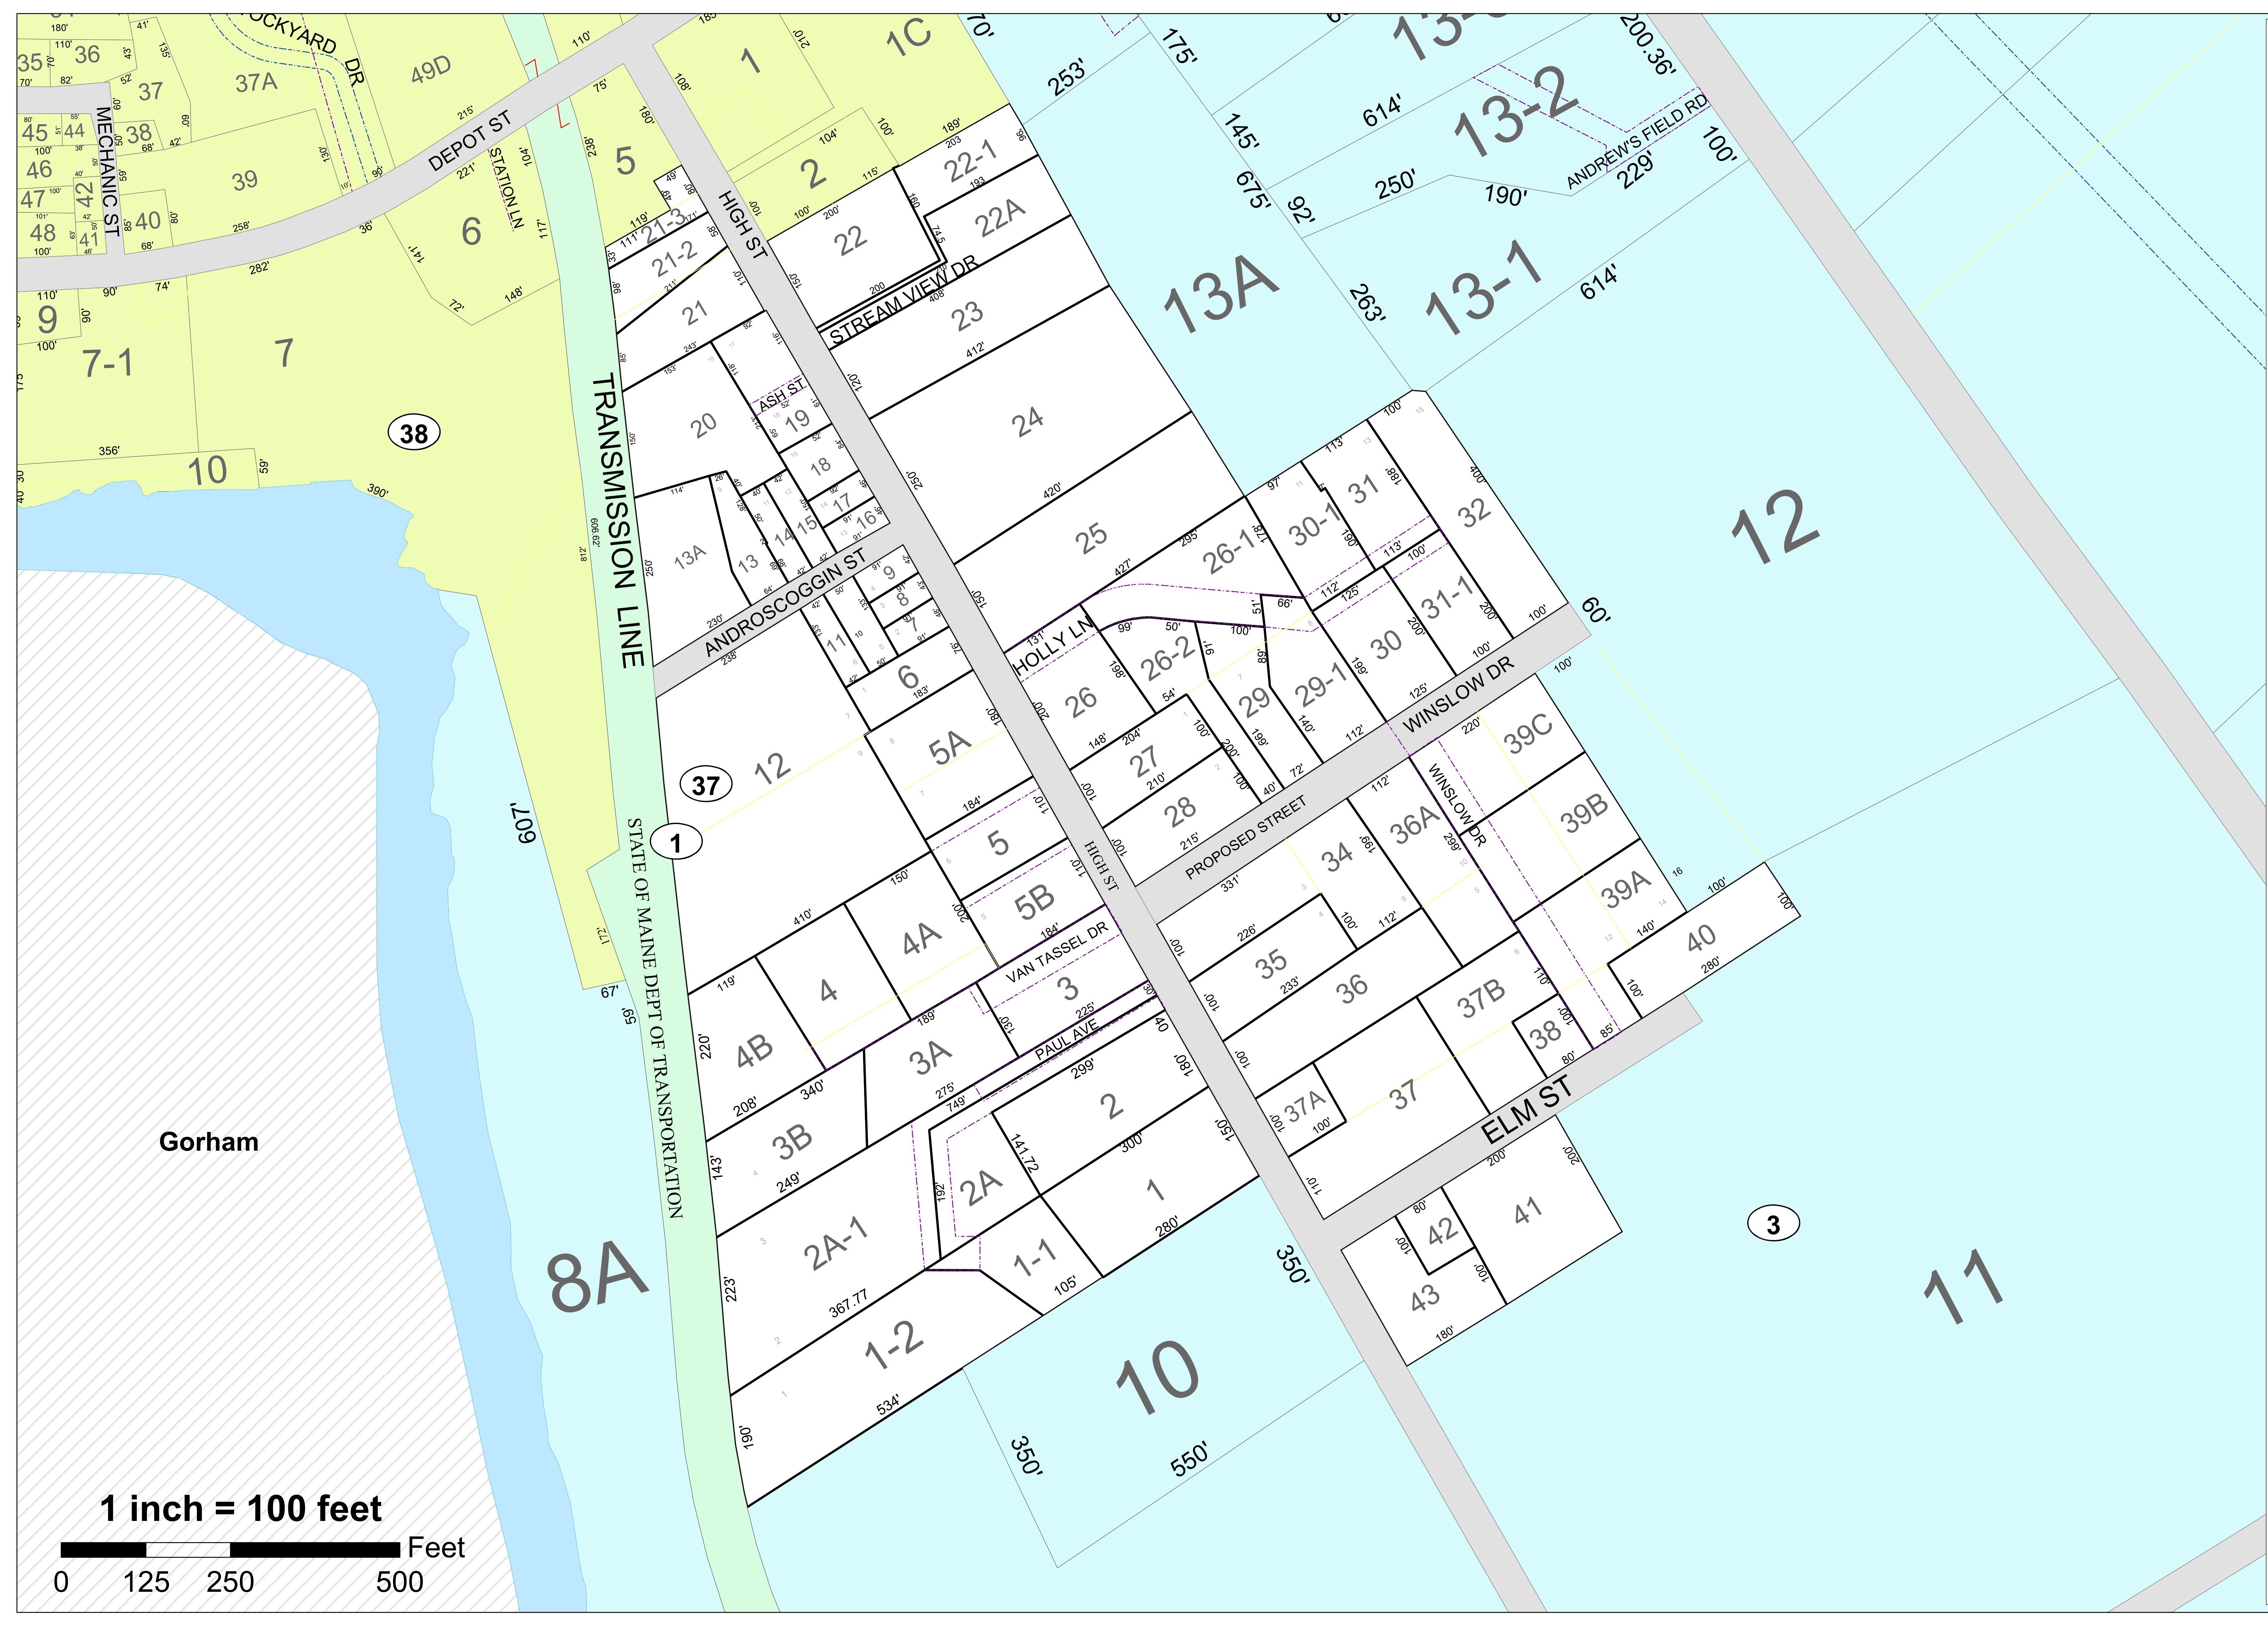

SOURCES:
 Windham Assessor's Office
 Completion Date: April 1, 2022
 Originated by: Windham Assessing
 Updated by: Steve Harmon
 Printed on: November 17, 2022
 Not to Scale.

LAYER	
	Abutting Town Parcel
	Cemetery
	Condominium
	Farmshead
	Hook
	Old Property Lines
	ROW Easement
	ROW Easement PWD
	Streams
	Tie Line
	Utility Lines
	Subject Map

Map 37

Gorham

1 inch = 100 feet