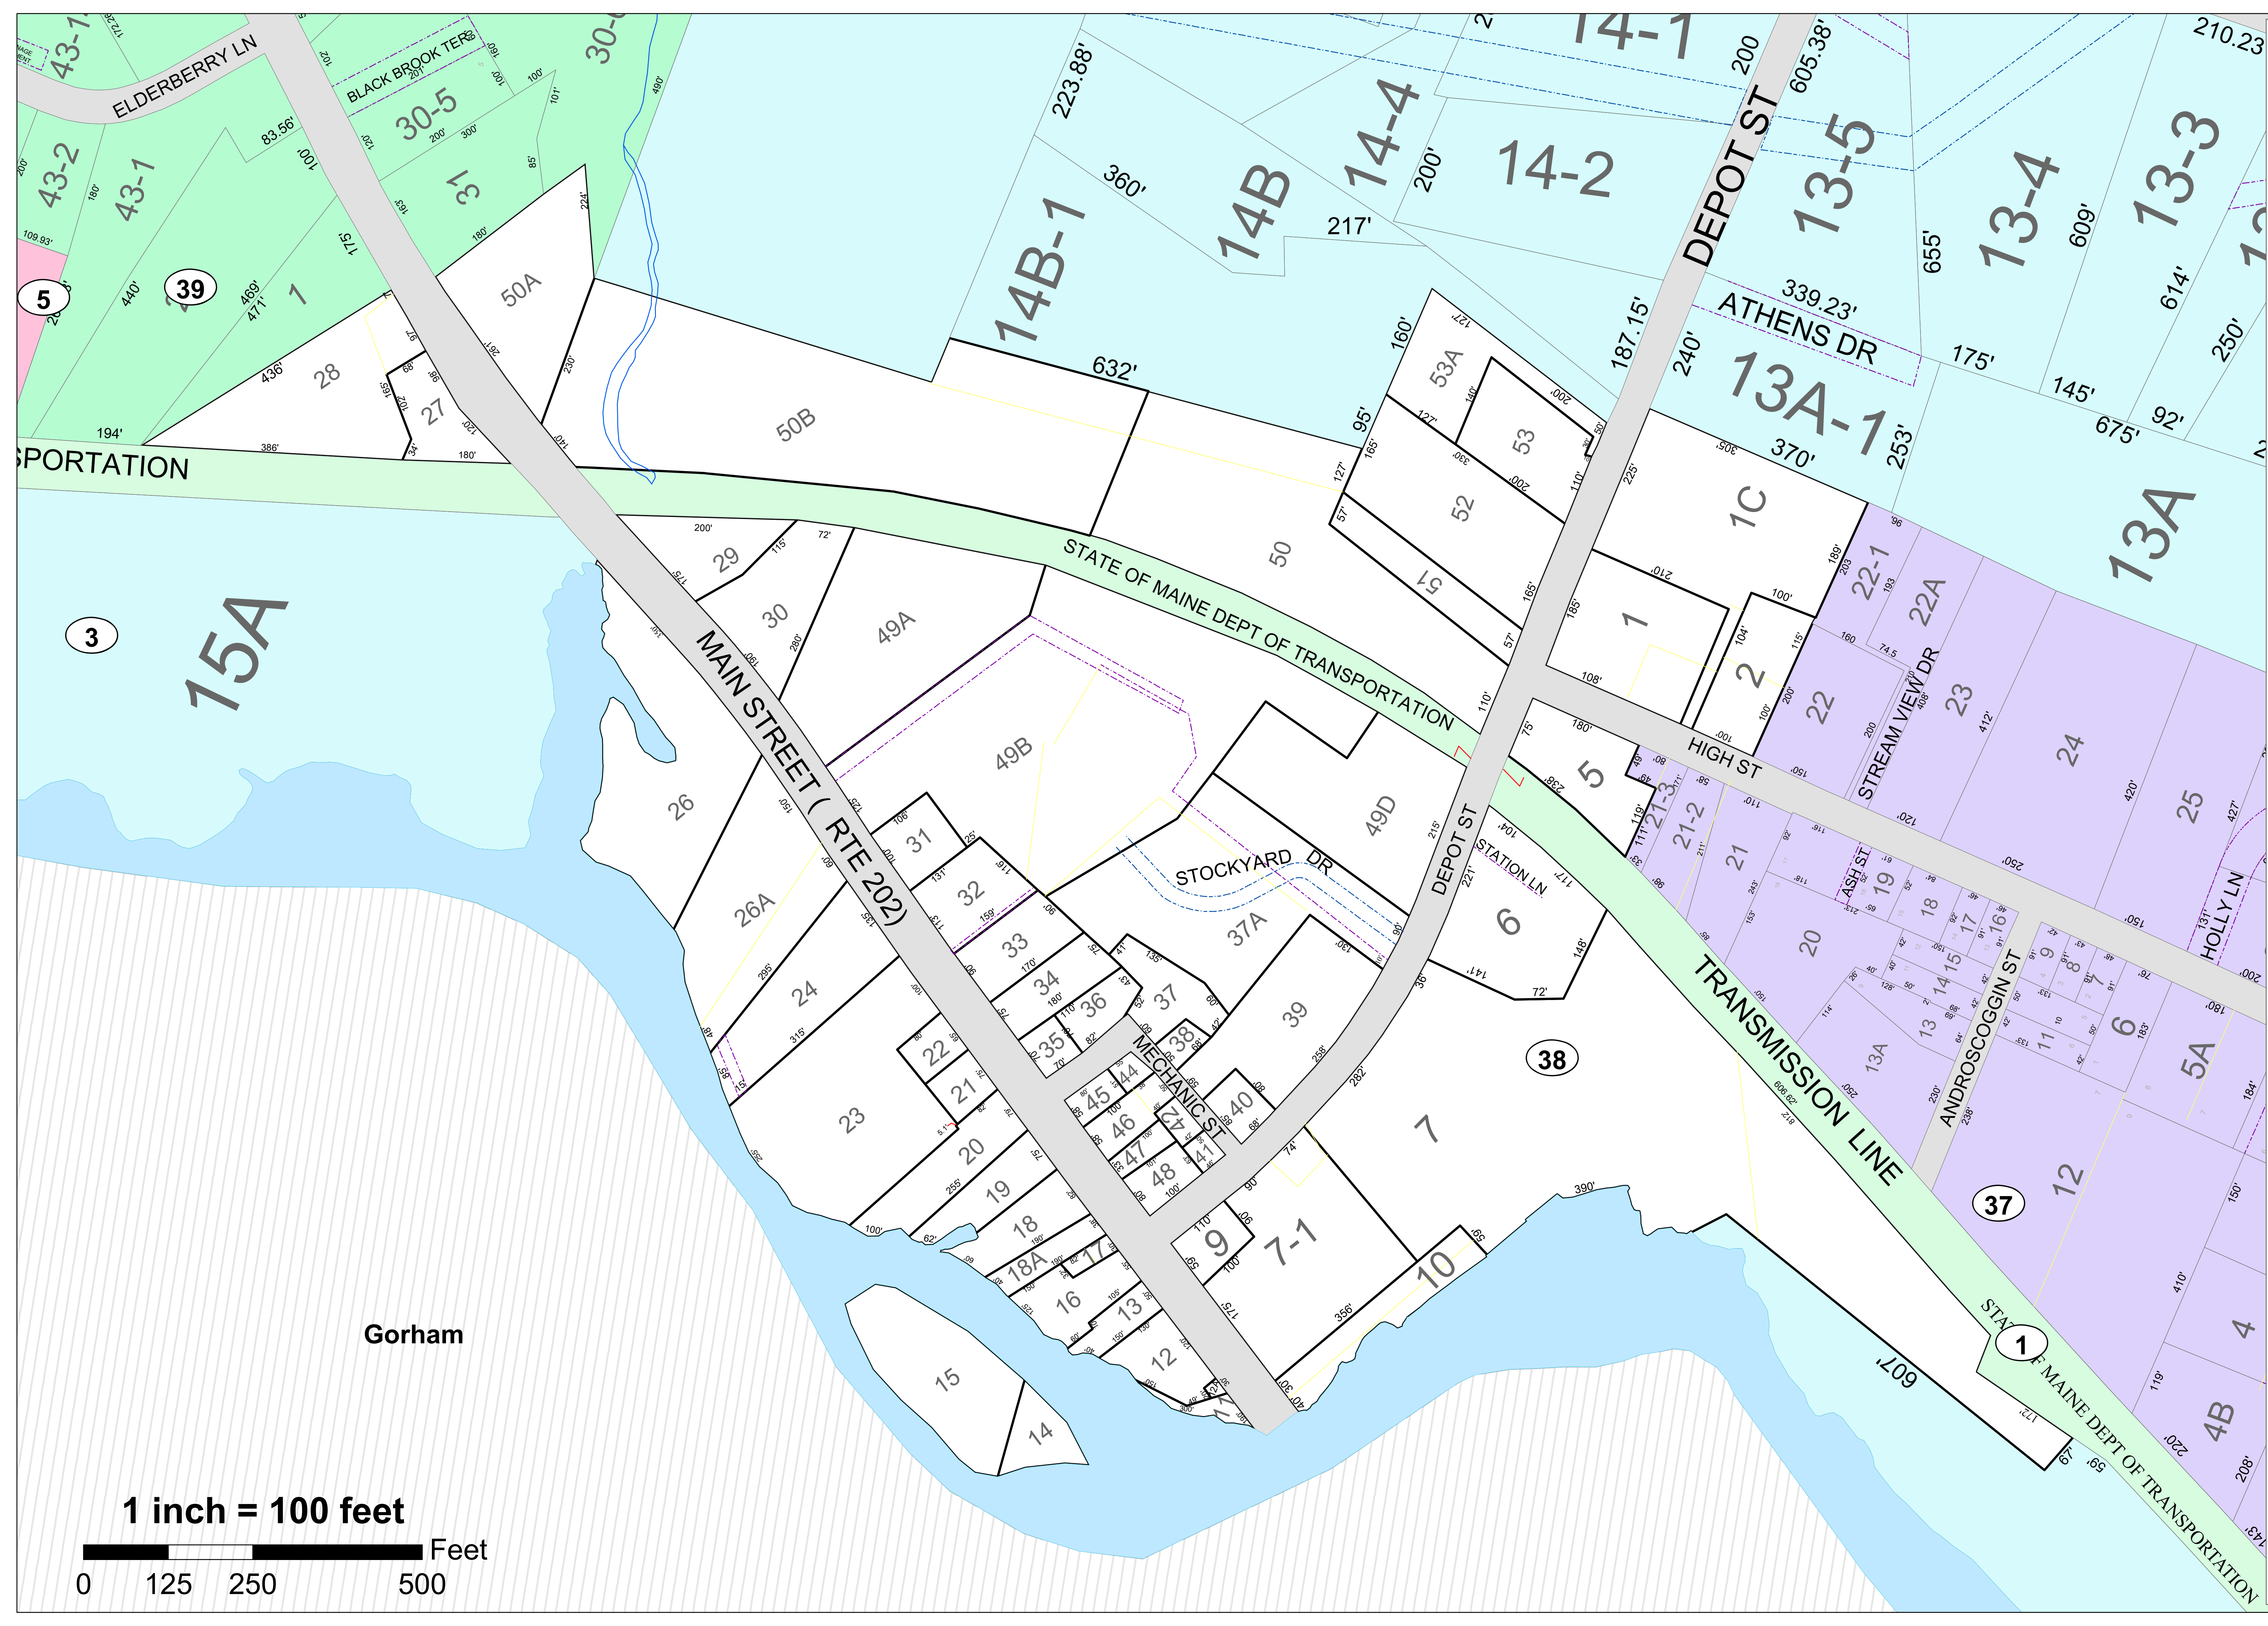

THESE MAPS ARE FOR ASSESSMENT PURPOSES ONLY AND ARE NOT FOR CONVEYANCE.  
These town maps are based on maps originally compiled by the James W. Sewall Company.

LAYER	
	Abutting Town Parcel
	Cemetery
	Condominium
	Farms/land
	Hook
	Old Property Lines
	ROW Easement
	ROW Easement PWD
	Streams
	Tie Line
	Utility Lines
	Subject Map

Map 38

Gorham