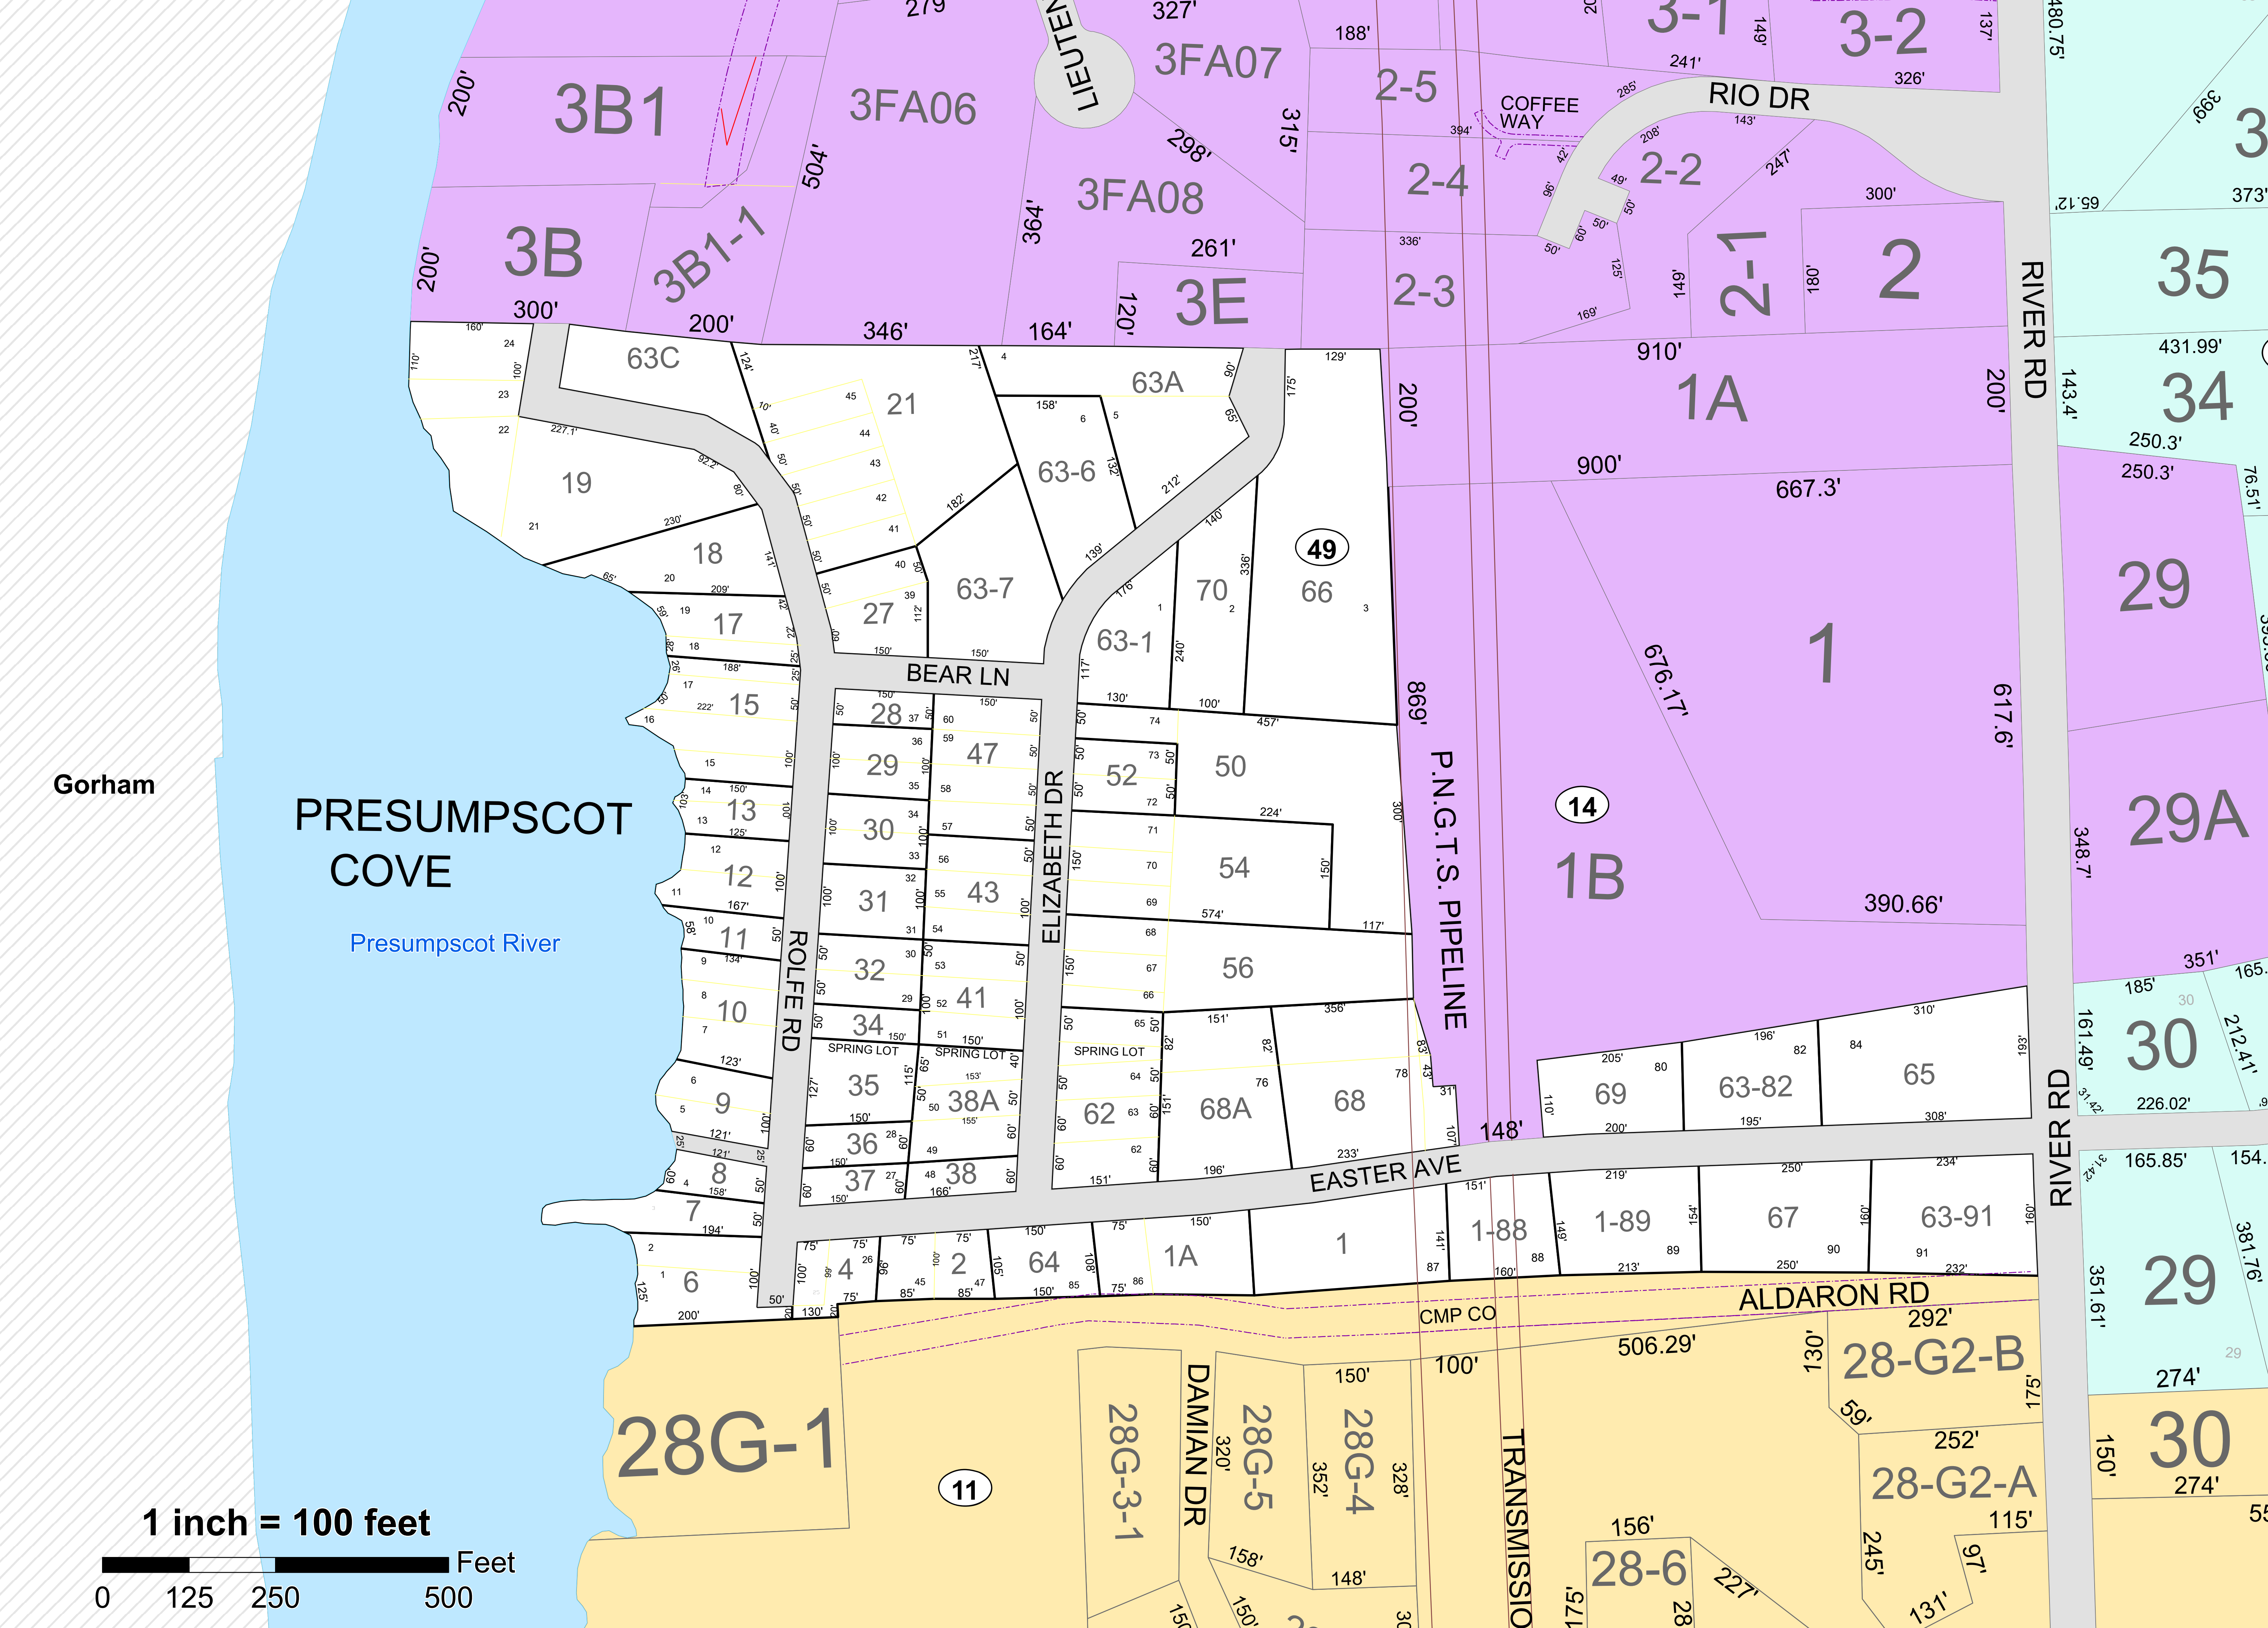

THESE MAPS ARE FOR ASSESSMENT PURPOSES ONLY AND ARE NOT FOR CONVEYANCE.  
These town maps are based on maps originally compiled by the James W. Sewall Company.

LAYER	
	Abutting Town Parcel
	Cemetery
	Condominium
	Farmshead
	Hook
	Old Property Lines
	ROW Easement
	ROW Easement PWD
	Streams
	Tie Line
	Utility Lines
	Subject Map

Map 49

Gorham

PRESUMPCOT COVE

Presumpscot River