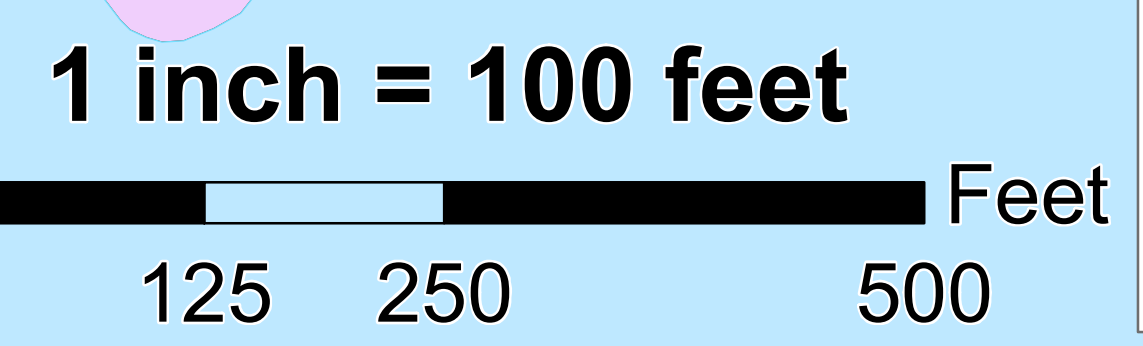

SOURCES:
 Windham Assessor's Office
 Completion Date: April 1, 2022
 Originated by: Windham Assessing
 Updated by: Steve Harmon
 Printed on: November 18, 2022
 Not to Scale.

LAYER	
	Abutting Town Parcel
	Cemetery
	Condominium
	Farms/leed
	Hook
	Old Property Lines
	ROW Easement
	ROW Easement PWD
	Streams
	Tie Line
	Utility Lines
	Subject Map